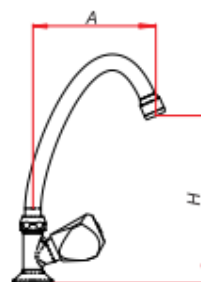

Stojeća baterija za toplu i hladnu vodu J-200 Ø18

Basin mixer with spout J-200 Ø18

Šifra Code	A [mm]	H [mm]
63.18.*1.8.256	200	190
63.18.*1.8.257	200	190
63.18.*1.8.258	200	190