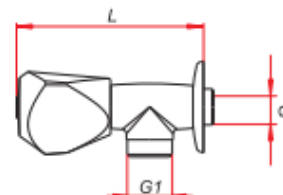

Sanitarne armature

Sanitary program

Priključak za veš mašinu

Washing machine bibcock

Šifra Code	Veličina Size	G ["]	G1 ["]	L [mm]
55.34.*2.4.256	1/2"	1/2"	3/4"	105
55.34.*2.4.257	1/2"	1/2"	3/4"	105
55.34.*2.4.258	1/2"	1/2"	3/4"	105