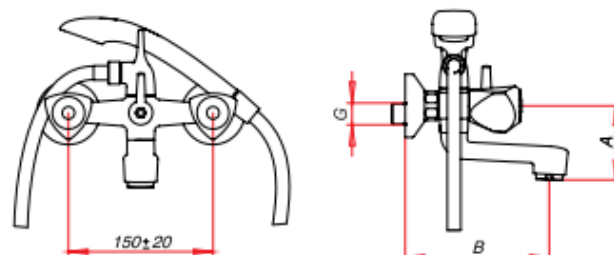

Sanitary program

Dimenzije / Dimensions

Tuš baterija

Bath mixer with flexible hose and shower

Šifra Code	Veličina Size	G ["]	A [mm]	B [mm]
64.12.*0.0.256	1/2"	1/2"	77	150
64.12.*0.0.257	1/2"	1/2"	77	150
64.12.*0.0.258	1/2"	1/2"	77	150