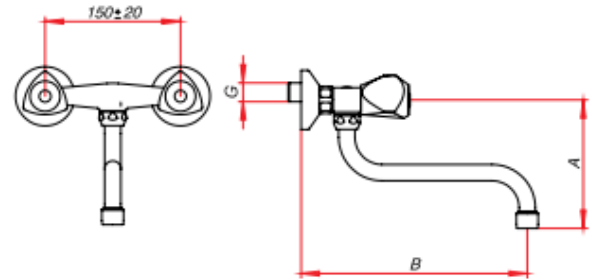

Sanitarne armature

Sanitary program

Baterija za toplu i hladnu vodu S-120 Ø18 Bath mixer with spout S-120 Ø18

Šifra Code	Veličina Size	G ["]	A [mm]	B [mm]
63.18.*1.3.256	1/2"	1/2"	140	170
63.18.*1.3.257	1/2"	1/2"	140	170
63.18.*1.3.258	1/2"	1/2"	140	170