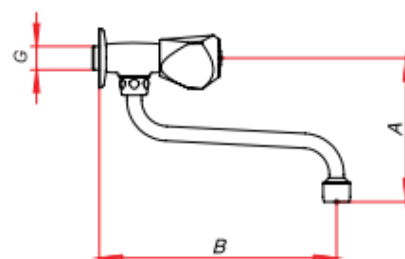

Sanitarne armature

Sanitary program

Ugaona slavina S-70 Ø13

Angle tap with spout S-70 Ø13

Šifra Code	Veličina Size	G ["]	A [mm]	B [mm]
55.12.1.2.256	1/2"	1/2"	140	100
55.12.1.2.257	1/2"	1/2"	140	100
55.12.1.2.258	1/2"	1/2"	140	100

Ugaona slavina S-180 Ø13

Angle tap with spout S-180 Ø13

Šifra Code	Veličina Size	G ["]	A [mm]	B [mm]
55.12.1.1.256	1/2"	1/2"	140	215
55.12.1.1.257	1/2"	1/2"	140	215
55.12.1.1.258	1/2"	1/2"	140	215

Ugaona slavina S-200 Ø18

Angle tap with spout S-200 Ø18

Šifra Code	Veličina Size	G ["]	A [mm]	B [mm]
55.12.1.6.256	1/2"	1/2"	140	250
55.12.1.6.257	1/2"	1/2"	140	250
55.12.1.6.258	1/2"	1/2"	140	250

Ugaona slavina P-120 Ø18

Angle tap with spout P-120 Ø18