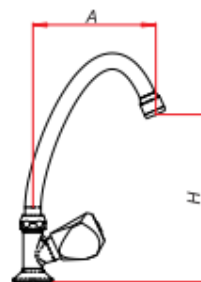

Stojeća baterija za toplu i hladnu vodu J-300 Ø18

Basin mixer with spout J-300 Ø18

Šifra Code	A [mm]	H [mm]
63.18.*1.9.256	300	230
63.18.*1.9.257	300	230
63.18.*1.9.258	300	230