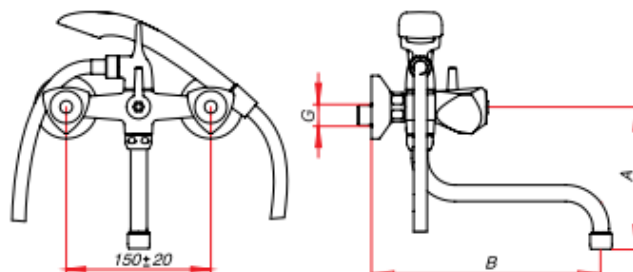

Tuš baterija sa izlivom

Bath mixer with shower set and S-spout

Šifra Code	Veličina Size	G ["]	A [mm]	B [mm]
64.12.*2.0.256	1/2"	1/2"	140	350
64.12.*2.0.257	1/2"	1/2"	140	350
64.12.*2.0.258	1/2"	1/2"	140	350