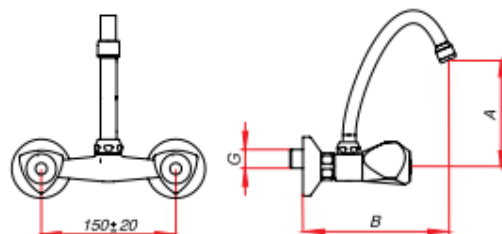

Sanitarne armature

Sanitary program

Baterija za toplu i hladnu vodu J-130 Ø18

Bath mixer with spout J-130 Ø18

Šifra Code	Veličina Size	G ["]	A [mm]	B [mm]
63.18.*1.5.256	1/2"	1/2"	150	190
63.18.*1.5.257	1/2"	1/2"	150	190
63.18.*1.5.258	1/2"	1/2"	150	190