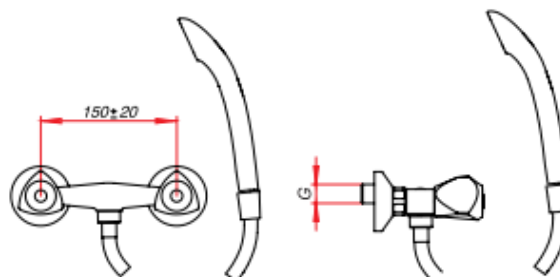

Tuš baterija sa ručnim tušem

Bath mixer with shower set

Šifra Code	Veličina Size	G ["]
64.12.*1.0.256	1/2"	1/2"
64.12.*1.0.257	1/2"	1/2"
64.12.*1.0.258	1/2"	1/2"