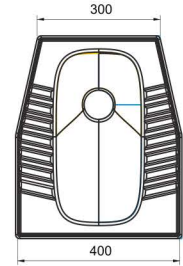

15107 Kapyta

Hela Taşı
Arkadan Temiz Su
Girişli
Internal
flushing-back inlet