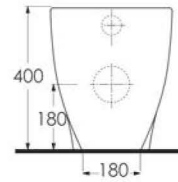

69611

Batarya Delikli Lavabo
Banyo Mobilyası
uyumludur.
Bowl Washbasin with
tap hole compatible with
bathroom furnitures.

69601

Batarya Deliksiz Lavabo
Banyo Mobilyası
uyumludur.
Bowl Washbasin without
tap hole compatible with
bathroom furnitures.

69213

Duvara Tam Dayalı
Tek Parça Klozet
Stand Alone
Back to Wall WC

69303

Asma Klozet
Gömme Rezervuar
uyumludur.
Wall-mounted WC
Compatible with
concealed cistern.