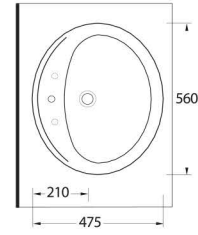

90561 Pınara

Oval
Tezgah Üstü Lavabo
56 x 47,5 cm
Oval
Countertop
Washbasin