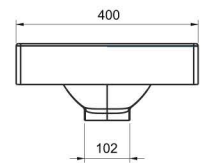

15107 Kapyta

Hela Taşı
Arkadan Temiz Su
Girişli
Internal
flushing-back inlet