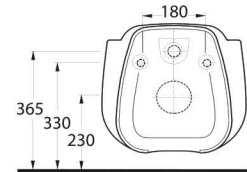

56303

Asma Klozet
Gömme Rezervuar
uyumludur.
Wall-mounted WC
Compatible with concealed
cistern.