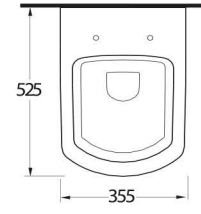

Asmasave Klozetler 6 Litre yerine 4 Litre su ile etkin temizlik sağlar.
Asmasave significantly reduces the water used in flushing from 6 to 4 liters.