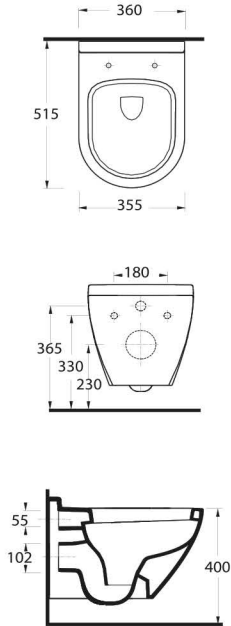

Dropia

82363
Kanalsız Asma Wc
Rimless Wall-mounted
WC

aQuasave

EGE RIMLESS

**82323**Asma Klozet
Wall-mounted WC**82363**Kanalsız Asma Klozet
Rimless Wall Hung WC**82105**Duvara Tam Dayalı Bide
Floor standing bidet