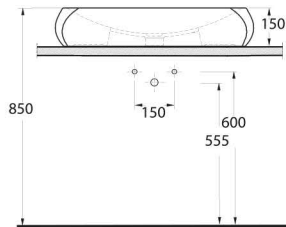

56303

Asma Klozet
Gömme Rezervuar
uyumludur.
Wall-mounted WC
Compatible with concealed
cistern.