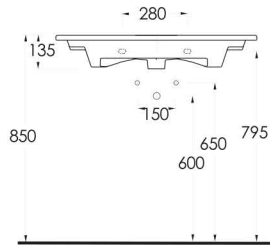

35711

Lagina
70 cm

İnce Bantlı Lavabo
Mobilya uyumludur.
Slim Band Washbasin
compatible with bathroom
furnitures.

35611

Lagina
60 cm

İnce Bantlı Lavabo
Mobilya uyumludur.
Slim Band Washbasin
compatible with bathroom
furnitures.