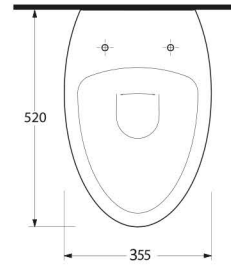

64501

Monoblok Asma Lavabo
Monoblock Wall-hung
Washbasin

64303

Asma Klozet
Gömme Rezervuar uyumludur.
Wall-mounted WC Compatible
with concealed cistern.