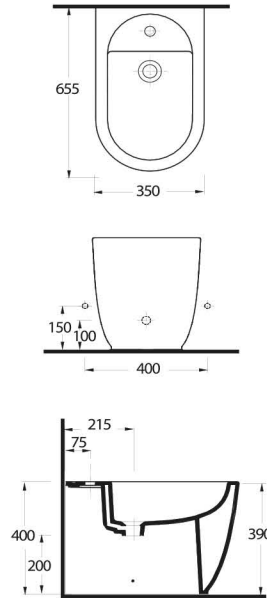

Dropia

82363
Kanalsız Asma Wc
Rimless Wall-mounted
WC

aQuasave

EGE RIMLESS

**82323**Asma Klozet
Wall-mounted WC**82363**Kanalsız Asma Klozet
Rimless Wall Hung WC**82105**Duvara Tam Dayalı Bide
Floor standing bidet