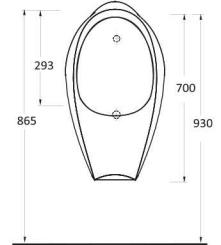

74108
Catamaran

Arkadan Su Girişli
Pisuar
Back Water
Inlet Urinal