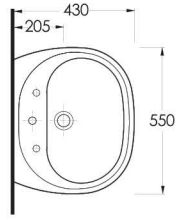

20501 Lissa

Oval lavabo 20202 yarım ayak ve 60402 tam ayak uyumludur. Oval washbasin compatible with 20202 half pedestal and 60402 full pedestal.