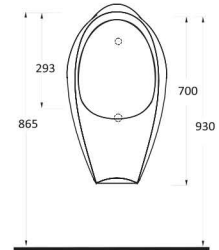

74551

Monoblok Asma
Lavabo
Monoblock Wall
Hung Washbasin

74561

Batarya Delikli
Tezgahüstü Lavabo
Bowl Washbasin
with tap hole
compatible
with bathroom
furnitures.

74303

Asma Klozet
Gömme Rezervuar
uyumludur.
Wall-mounted WC
compatible with
concealed cistern.

74213

Duvara Tam Dayalı
Tek Parça Klozet
Stand Alone Back
to Wall WC

74108

Arkadan Su
Girişli
Pisuar
Back Water
Inlet Urinal