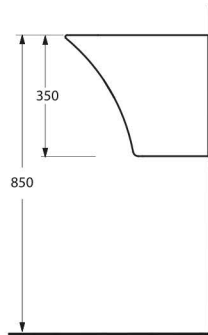

Sağlığımızı tehdit eden mikro canavarlara karşı koruma sağlayan antibakteriyel yüzey.
Washbasins and toilet seats have hygienic properties and these properties have been proven both by TSE laboratories and by fully equipped accredited laboratories. Antibacterial particles embedded in nanoscale inside the glass matrix were activated by sintering to achieve lifetime effect.