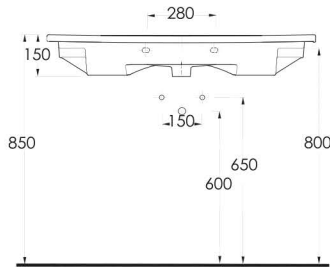

35731

Lagina
70 cm

İnce Bantlı Lavabo
Mobilya uyumludur.
Slim Band Washbasin
compatible with bathroom
furnitures.

35631

Lagina
60 cm

İnce Bantlı Lavabo
Mobilya uyumludur.
Slim Band Washbasin
compatible with bathroom
furnitures.