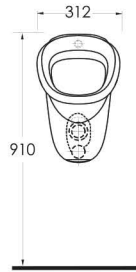

38508 Olympos

Pisuar Ara Bölme
Urinal with Seperator