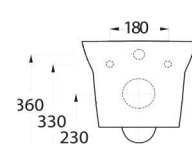

Asmasave Klozetler 6 Litre yerine 4 Litre su ile etkin temizlik sağlar.
Asmasave significantly reduces the water used in flushing from 6 to 4 liters.