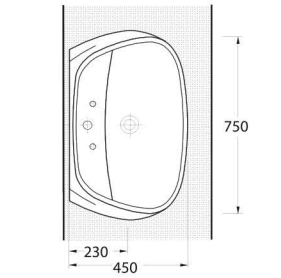

56303

Asma Klozet
Gömme Rezervuar
uyumludur.
Wall-mounted WC
Compatible with concealed
cistern.