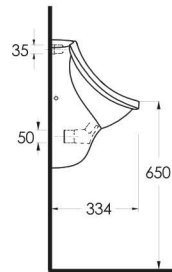

38508 Olympos

Pisuar Ara Bölme
Urinal with Seperator