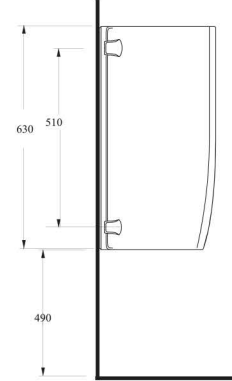

3710820 Olympos

Üstten Su Girişli Pisuar
Top Water Inlet Urinal

3710800 Olympos

Arkadan Su Girişli Pisuar
Back Water Inlet Urinal

38508 Olympos

Pisuar Ara Bölme
Urinal with Seperator