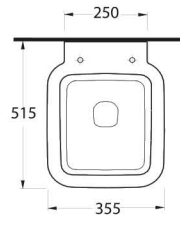

Asmasave Klozetler 6 Litre yerine 4 Litre su ile etkin temizlik sağlar.
Asmasave significantly reduces the water used in flushing from 6 to 4 liters.