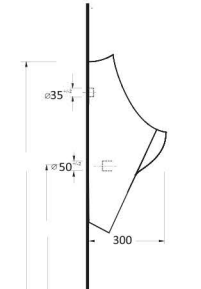

74108
Catamaran

Arkadan Su Girişli
Pisuar
Back Water
Inlet Urinal