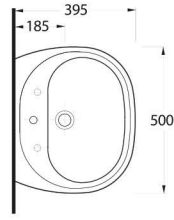

20501 Lissa

Oval lavabo 20202 yarım ayak ve 60402 tam ayak uyumludur. Oval washbasin compatible with 20202 half pedestal and 60402 full pedestal.