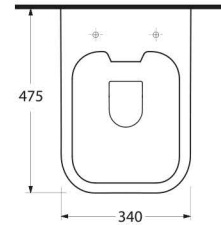

Sağlığımızı tehdit eden mikro canavarlara karşı koruma sağlayan antibakteriyel yüzey.
Washbasins and toilet seats have hygienic properties and these properties have been proven both by TSE laboratories and by fully equipped accredited laboratories. Antibacterial particles embedded in nanoscale inside the glass matrix were activated by sintering to achieve lifetime effect.