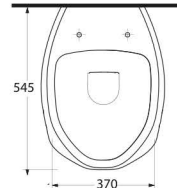

74551

Monoblok Asma
Lavabo
Monoblock Wall
Hung Washbasin

74561

Batarya Delikli
Tezgahüstü Lavabo
Bowl Washbasin
with tap hole
compatible
with bathroom
furnitures.

74303

Asma Klozet
Gömme Rezervuar
uyumludur.
Wall-mounted WC
compatible with
concealed cistern.

74213

Duvara Tam Dayalı
Tek Parça Klozet
Stand Alone Back
to Wall WC

74108

Arkadan Su
Girişli
Pisuar
Back Water
Inlet Urinal