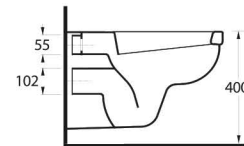

Aquasave Klozetler 6 Litre yerine 4 Litre su ile etkin temizlik sağlar.
Aquasave significantly reduces the water used in flushing from 6 to 4 liters.