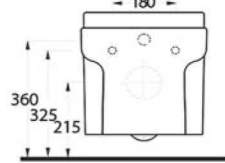

Asmasave Klozetler 6 Litre yerine 4 Litre su ile etkin temizlik sağlar.
Asmasave significantly reduces the water used in flushing from 6 to 4 liters.