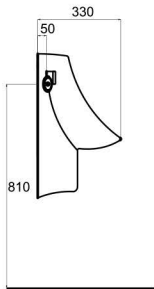

74108
Catamaran

Arkadan Su Girişli
Pisuar
Back Water
Inlet Urinal