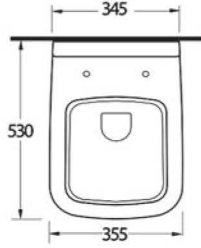

Asmasave Klozetler 6 Litre yerine 4 Litre su ile etkin temizlik sağlar.
Asmasave significantly reduces the water used in flushing from 6 to 4 liters.