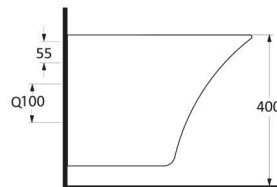

Sağlığımızı tehdit eden mikro canavarlara karşı koruma sağlayan antibakteriyel yüzey.
Washbasins and toilet seats have hygienic properties and these properties have been proven both by TSE laboratories and by fully equipped accredited laboratories. Antibacterial particles embedded in nanoscale inside the glass matrix were activated by sintering to achieve lifetime effect.