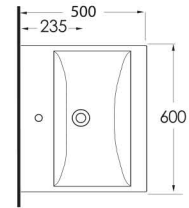

35711

Lagina
70 cm

İnce Bantlı Lavabo
Mobilya uyumludur.
Slim Band Washbasin
compatible with bathroom
furnitures.

35611

Lagina
60 cm

İnce Bantlı Lavabo
Mobilya uyumludur.
Slim Band Washbasin
compatible with bathroom
furnitures.