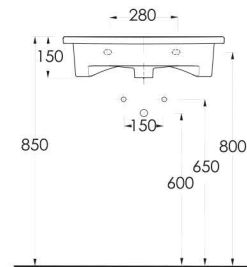

35731

Lagina
70 cm

İnce Bantlı Lavabo
Mobilya uyumludur.
Slim Band Washbasin
compatible with bathroom
furnitures.

35631

Lagina
60 cm

İnce Bantlı Lavabo
Mobilya uyumludur.
Slim Band Washbasin
compatible with bathroom
furnitures.