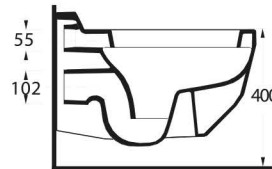

Aquasave Klozetler 6 Litre yerine 4 Litre su ile etkin temizlik sağlar.
Aquasave significantly reduces the water used in flushing from 6 to 4 liters.