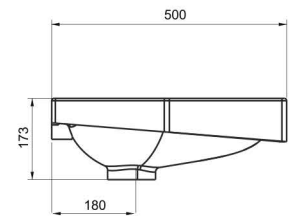

15107 Kapyta

Hela Taşı
Arkadan Temiz Su
Girişli
Internal
flushing-back inlet