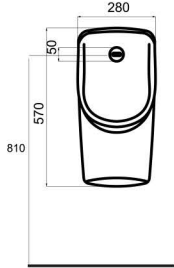

74108
Catamaran

Arkadan Su Girişli
Pisuar
Back Water
Inlet Urinal