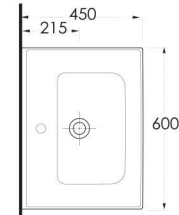

35731

Lagina
70 cm

İnce Bantlı Lavabo
Mobilya uyumludur.
Slim Band Washbasin
compatible with bathroom
furnitures.

35631

Lagina
60 cm

İnce Bantlı Lavabo
Mobilya uyumludur.
Slim Band Washbasin
compatible with bathroom
furnitures.