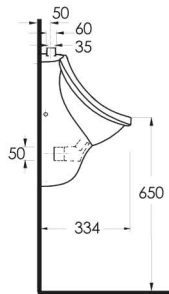

38508 Olympos

Pisuar Ara Bölme
Urinal with Seperator