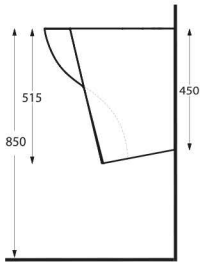

74551

Monoblok Asma
Lavabo
Monoblock Wall
Hung Washbasin

74561

Batarya Delikli
Tezgahüstü Lavabo
Bowl Washbasin
with tap hole
compatible
with bathroom
furnitures.

74303

Asma Klozet
Gömme Rezervuar
uyumludur.
Wall-mounted WC
compatible with
concealed cistern.

74213

Duvara Tam Dayalı
Tek Parça Klozet
Stand Alone Back
to Wall WC

74108

Arkadan Su
Girişli
Pisuar
Back Water
Inlet Urinal