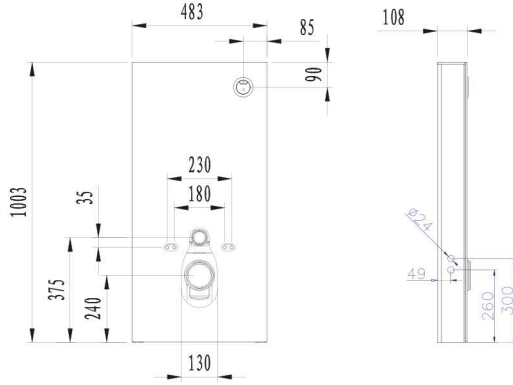

**EVB3394 (Tek Parça WC)
Siyah Cam Rezervuar**

Duvara Tam Dayalı WC Tek
Parça uyumludur.
Black Glass Cistern
compatible with Stand
Alone Back to Wall WC.