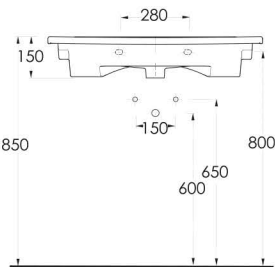

35731

Lagina
70 cm

İnce Bantlı Lavabo
Mobilya uyumludur.
Slim Band Washbasin
compatible with bathroom
furnitures.

35631

Lagina
60 cm

İnce Bantlı Lavabo
Mobilya uyumludur.
Slim Band Washbasin
compatible with bathroom
furnitures.