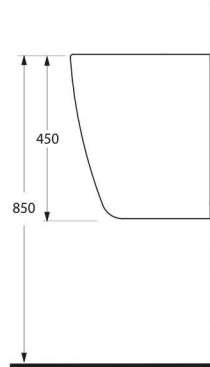

64501

Monoblok Asma Lavabo
Monoblock Wall-hung
Washbasin

64303

Asma Klozet
Gömme Rezervuar uyumludur.
Wall-mounted WC Compatible
with concealed cistern.