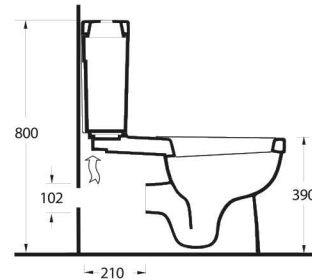

Aquasave Klozetler 6 Litre yerine 4 Litre su ile etkin temizlik sağlar.
Aquasave significantly reduces the water used in flushing from 6 to 4 liters.