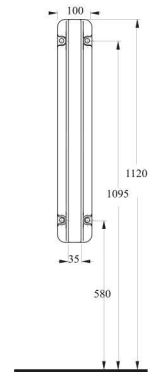

38508 Olympos

Pisuar Ara Bölme
Urinal with Seperator