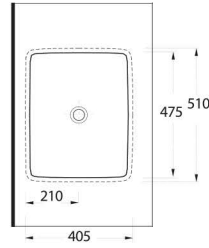

90561 Pınara

Oval
Tezgah Üstü Lavabo
56 x 47,5 cm
Oval
Countertop
Washbasin