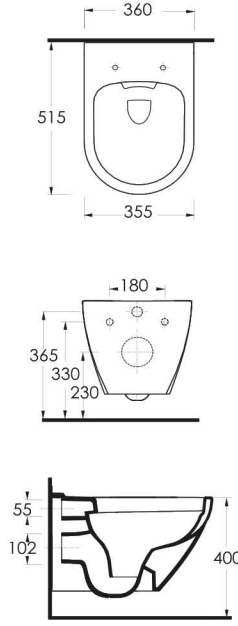

Dropia

82363
Kanalsız Asma Wc
Rimless Wall-mounted
WC

aQuasave

EGE RIMLESS

**82323**Asma Klozet
Wall-mounted WC**82363**Kanalsız Asma Klozet
Rimless Wall Hung WC**82105**Duvara Tam Dayalı Bide
Floor standing bidet