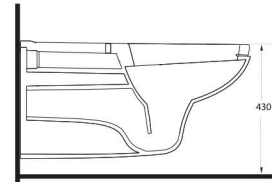

Aquasave Klozetler 6 Litre yerine 4 Litre su ile etkin temizlik sağlar.
Aquasave significantly reduces the water used in flushing from 6 to 4 liters.