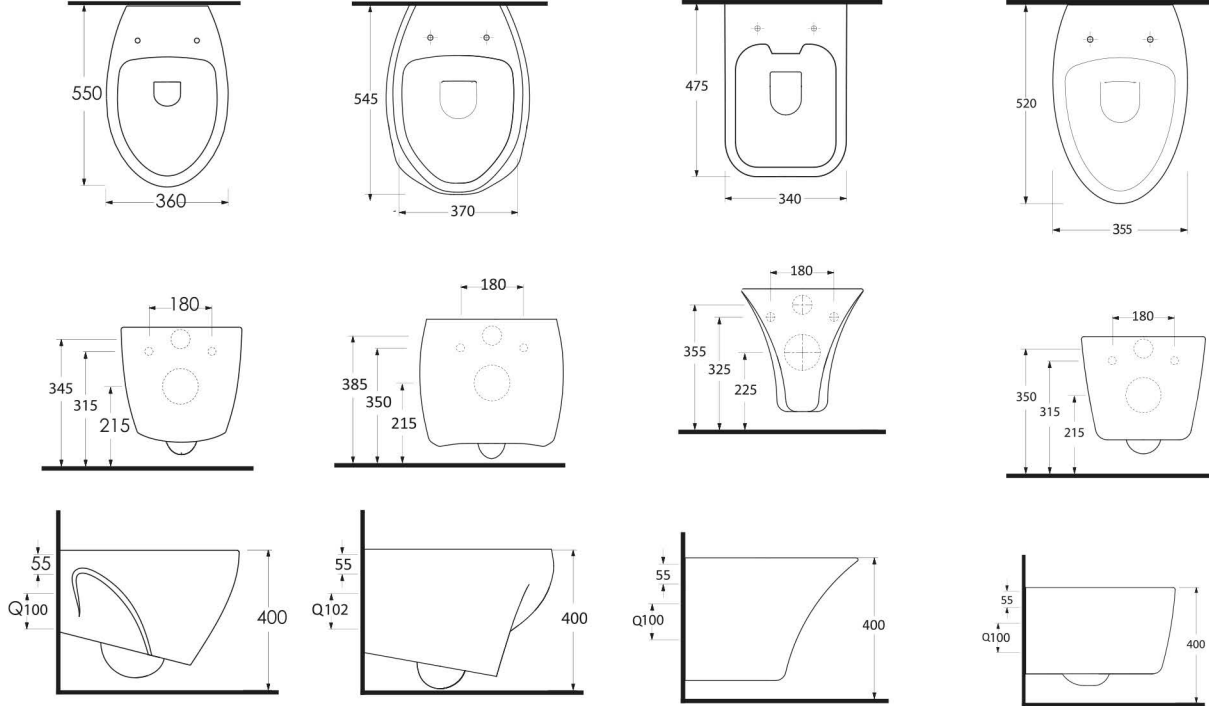

69303 Finikia

Asma Klozet
Gömme Rezervuar
uyumludur.
Wall-mounted WC
compatible with
concealed cistern.

74303 Catamaran

Asma Klozet
Gömme Rezervuar
uyumludur.
Wall - Mounted WC
compatible with
concealed cistern.

54303 Selge

Kanalsız Asma Klozet
Gömme Rezervuar
uyumludur.
Rimless Wall-mounted
WC compatible with
concealed cistern.

64303 Karina

Asma Klozet
Gömme Rezervuar
uyumludur.
Wall-mounted WC
compatible with
concealed cistern.

Aquasave Klozetler 6 Litre yerine 4 Litre su ile etkin temizlik sağlar.
Aquasave significantly reduces the water used in flushing from 6 to 4 liters.