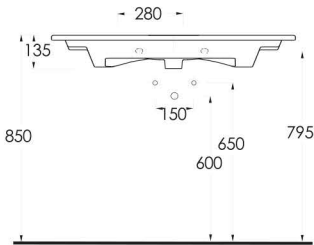

35711

Lagina
70 cm

İnce Bantlı Lavabo
Mobilya uyumludur.
Slim Band Washbasin
compatible with bathroom
furnitures.

35611

Lagina
60 cm

İnce Bantlı Lavabo
Mobilya uyumludur.
Slim Band Washbasin
compatible with bathroom
furnitures.