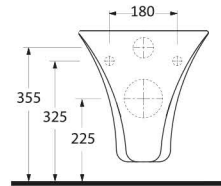

Sağlığımızı tehdit eden mikro canavarlara karşı koruma sağlayan antibakteriyel yüzey.
Washbasins and toilet seats have hygienic properties and these properties have been proven both by TSE laboratories and by fully equipped accredited laboratories. Antibacterial particles embedded in nanoscale inside the glass matrix were activated by sintering to achieve lifetime effect.