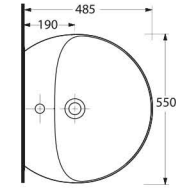

74551

Monoblok Asma
Lavabo
Monoblock Wall
Hung Washbasin

74561

Batarya Delikli
Tezgahüstü Lavabo
Bowl Washbasin
with tap hole
compatible
with bathroom
furnitures.

74303

Asma Klozet
Gömme Rezervuar
uyumludur.
Wall-mounted WC
compatible with
concealed cistern.

74213

Duvara Tam Dayalı
Tek Parça Klozet
Stand Alone Back
to Wall WC

74108

Arkadan Su
Girişli
Pisuar
Back Water
Inlet Urinal