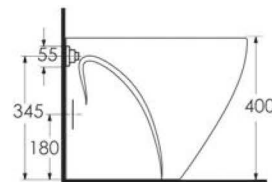

69611

Batarya Delikli Lavabo
Banyo Mobilyası
uyumludur.
Bowl Washbasin with
tap hole compatible with
bathroom furnitures.

69601

Batarya Deliksiz Lavabo
Banyo Mobilyası
uyumludur.
Bowl Washbasin without
tap hole compatible with
bathroom furnitures.

69213

Duvara Tam Dayalı
Tek Parça Klozet
Stand Alone
Back to Wall WC

69303

Asma Klozet
Gömme Rezervuar
uyumludur.
Wall-mounted WC
Compatible with
concealed cistern.