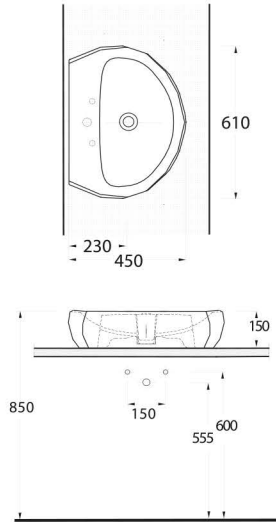

87303

**Asma Klozet
Gömme Rezervuar
uyumludur.**
Wall-mounted WC
compatible
with concealed cistern.

Aquasave Klozetler 6 Litre yerine 4 Litre su ile etkin temizlik sağlar.
Aquasave significantly reduces the water used in flushing from 6 to 4 liters.