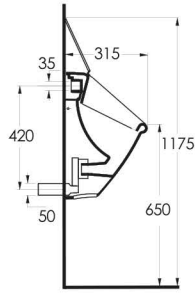

74108
Catamaran

Arkadan Su Girişli
Pisuar
Back Water
Inlet Urinal