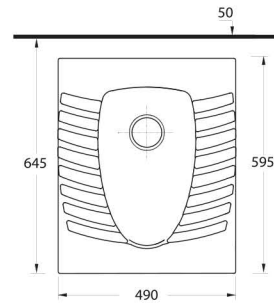

15107 Kapyta

Hela Taşı
Arkadan Temiz Su
Girişli
Internal
flushing-back inlet