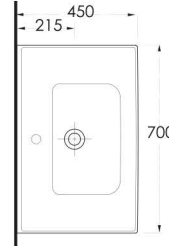

35731

Lagina
70 cm

İnce Bantlı Lavabo
Mobilya uyumludur.
Slim Band Washbasin
compatible with bathroom
furnitures.

35631

Lagina
60 cm

İnce Bantlı Lavabo
Mobilya uyumludur.
Slim Band Washbasin
compatible with bathroom
furnitures.