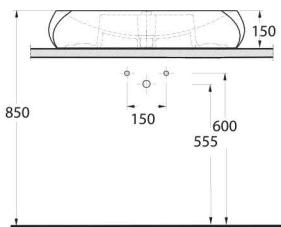

56303

Asma Klozet
Gömme Rezervuar
uyumludur.
Wall-mounted WC
Compatible with concealed
cistern.