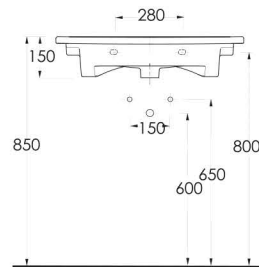

35731

Lagina
70 cm

İnce Bantlı Lavabo
Mobilya uyumludur.
Slim Band Washbasin
compatible with bathroom
furnitures.

35631

Lagina
60 cm

İnce Bantlı Lavabo
Mobilya uyumludur.
Slim Band Washbasin
compatible with bathroom
furnitures.