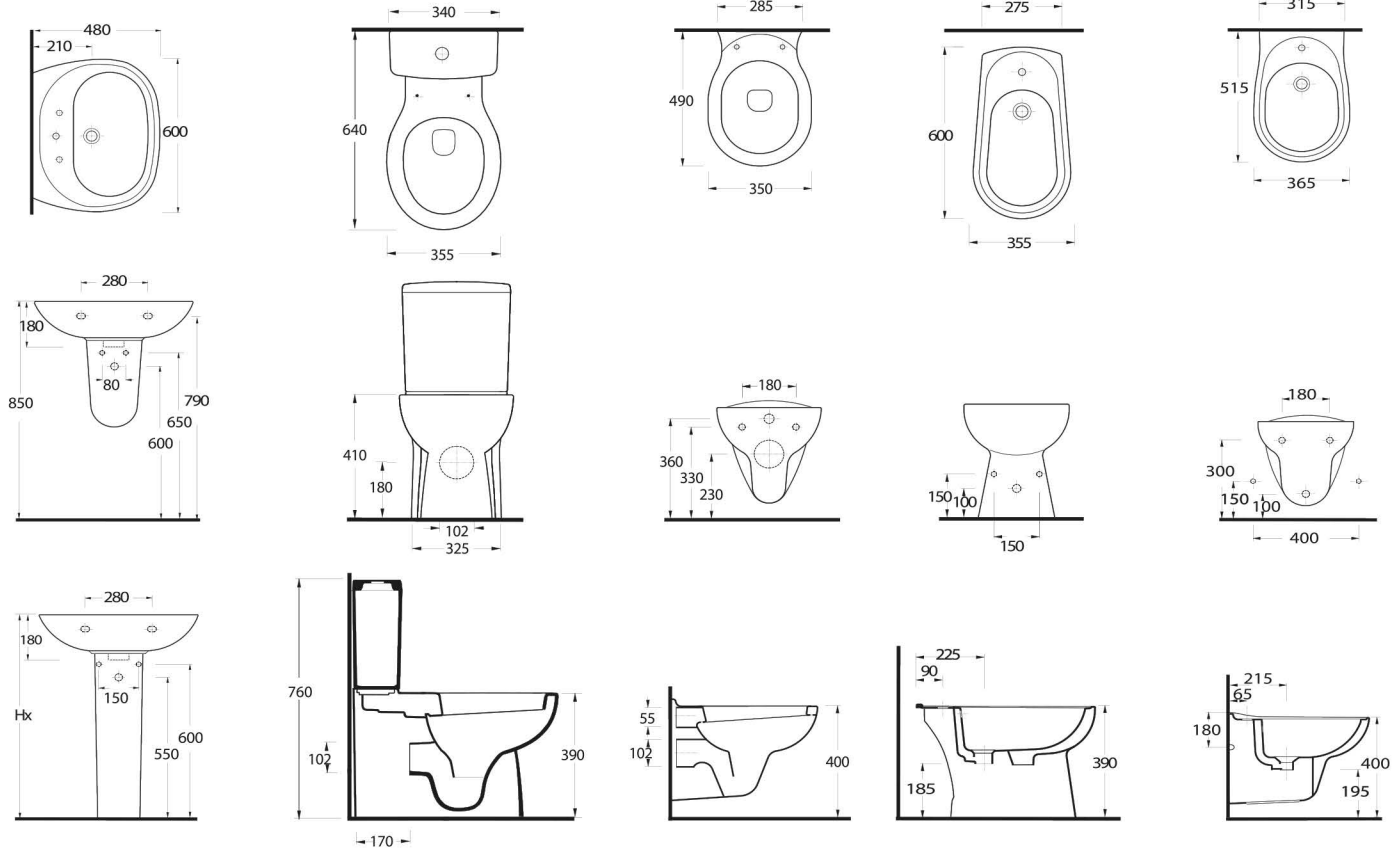

Aquasave Klozetler 6 Litre yerine 4 Litre su ile etkin temizlik sağlar.
Aquasave significantly reduces the water used in flushing from 6 to 4 liters.