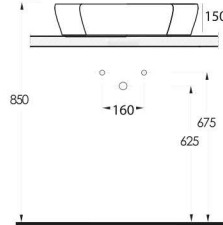

74551

Monoblok Asma
Lavabo
Monoblock Wall
Hung Washbasin

74561

Batarya Delikli
Tezgahüstü Lavabo
Bowl Washbasin
with tap hole
compatible
with bathroom
furnitures.

74303

Asma Klozet
Gömme Rezervuar
uyumludur.
Wall-mounted WC
compatible with
concealed cistern.

74213

Duvara Tam Dayalı
Tek Parça Klozet
Stand Alone Back
to Wall WC

74108

Arkadan Su
Girişli
Pisuar
Back Water
Inlet Urinal