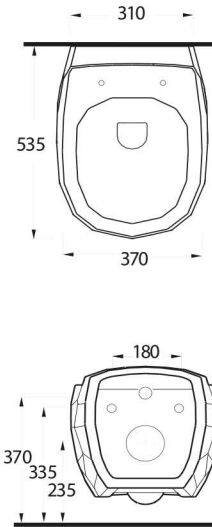

Aquasave Klozetler 6 Litre yerine 4 Litre su ile etkin temizlik sağlar.
Aquasave significantly reduces the water used in flushing from 6 to 4 liters.