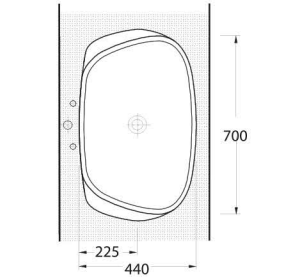

56303

Asma Klozet
Gömme Rezervuar
uyumludur.
Wall-mounted WC
Compatible with concealed
cistern.