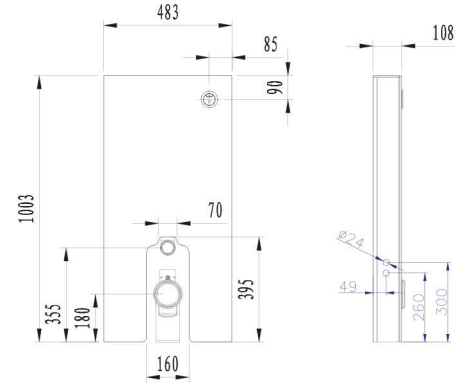

**EVB3394 (Tek Parça WC)
Siyah Cam Rezervuar**

Duvara Tam Dayalı WC Tek
Parça uyumludur.
Black Glass Cistern
compatible with Stand
Alone Back to Wall WC.