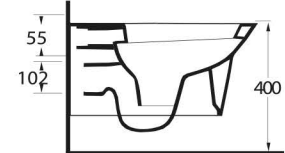

Asmasave Klozetler 6 Litre yerine 4 Litre su ile etkin temizlik sağlar.
Asmasave significantly reduces the water used in flushing from 6 to 4 liters.