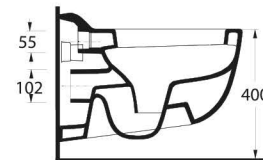

56303

Asma Klozet
Gömme Rezervuar
uyumludur.
Wall-mounted WC
Compatible with concealed
cistern.