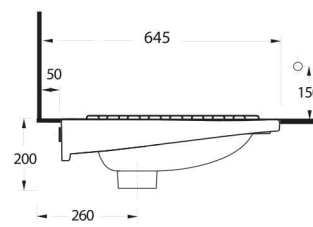

15107 Kapyta

Hela Taşı
Arkadan Temiz Su
Girişli
Internal
flushing-back inlet