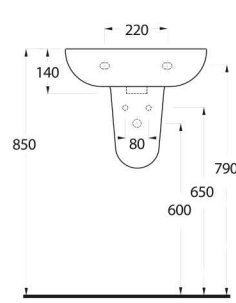

20501 Lissa

Oval lavabo 20202 yarım ayak ve 60402 tam ayak uyumludur. Oval washbasin compatible with 20202 half pedestal and 60402 full pedestal.