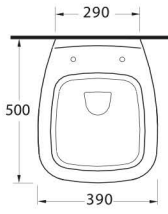

Asmasave Klozetler 6 Litre yerine 4 Litre su ile etkin temizlik sağlar.
Asmasave significantly reduces the water used in flushing from 6 to 4 liters.