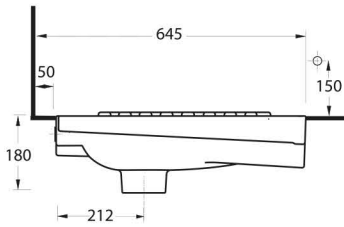

15107 Kapyta

Hela Taşı
Arkadan Temiz Su
Girişli
Internal
flushing-back inlet