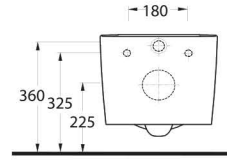

Asmasave Klozetler 6 Litre yerine 4 Litre su ile etkin temizlik sağlar.
Asmasave significantly reduces the water used in flushing from 6 to 4 liters.