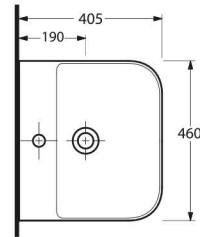

Sağlığımızı tehdit eden mikro canavarlara karşı koruma sağlayan antibakteriyel yüzey.
Washbasins and toilet seats have hygienic properties and these properties have been proven both by TSE laboratories and by fully equipped accredited laboratories. Antibacterial particles embedded in nanoscale inside the glass matrix were activated by sintering to achieve lifetime effect.