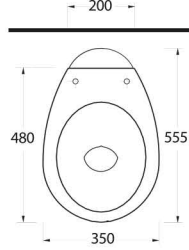

91103 Pınara

91203 Pınara

(S-trap)
Alttan Çıkışlı Klozet
Close Coupled WC

(P-trap)
Arkadan Çıkışlı Klozet
Close Coupled WC