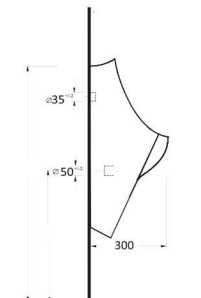

74551

Monoblok Asma
Lavabo
Monoblock Wall
Hung Washbasin

74561

Batarya Delikli
Tezgahüstü Lavabo
Bowl Washbasin
with tap hole
compatible
with bathroom
furnitures.

74303

Asma Klozet
Gömme Rezervuar
uyumludur.
Wall-mounted WC
compatible with
concealed cistern.

74213

Duvara Tam Dayalı
Tek Parça Klozet
Stand Alone Back
to Wall WC

74108

Arkadan Su
Girişli
Pisuar
Back Water
Inlet Urinal