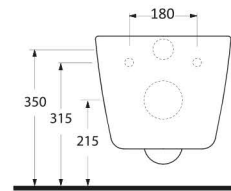

Karina

64501
Monoblok Asma Lavabo
Monoblock Wall-hung
Washbasin

64303
Asma Klozet
Wall-mounted WC

64501

Monoblok Asma Lavabo
Monoblock Wall-hung
Washbasin

64303

Asma Klozet
Gömme Rezervuar uyumludur.
Wall-mounted WC Compatible
with concealed cistern.