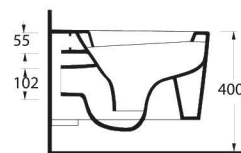

Asmasave Klozetler 6 Litre yerine 4 Litre su ile etkin temizlik sağlar.
Asmasave significantly reduces the water used in flushing from 6 to 4 liters.