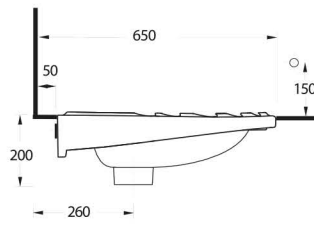

15107 Kapyta

Hela Taşı
Arkadan Temiz Su
Girişli
Internal
flushing-back inlet