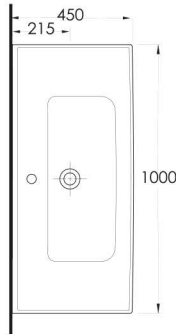

35731

Lagina
70 cm

İnce Bantlı Lavabo
Mobilya uyumludur.
Slim Band Washbasin
compatible with bathroom
furnitures.

35631

Lagina
60 cm

İnce Bantlı Lavabo
Mobilya uyumludur.
Slim Band Washbasin
compatible with bathroom
furnitures.