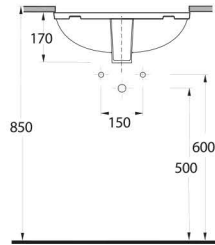

90561 Pınara

Oval
Tezgah Üstü Lavabo
56 x 47,5 cm
Oval
Countertop
Washbasin