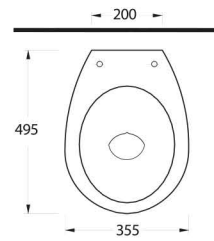

91103 Pınara

91203 Pınara

(S-trap)
Alttan Çıkışlı Klozet
Close Coupled WC

(P-trap)
Arkadan Çıkışlı Klozet
Close Coupled WC