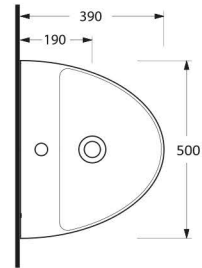

Karina

64501
Monoblok Asma Lavabo
Monoblock Wall-hung
Washbasin

64303
Asma Klozet
Wall-mounted WC

64501

Monoblok Asma Lavabo
Monoblock Wall-hung
Washbasin

64303

Asma Klozet
Gömme Rezervuar uyumludur.
Wall-mounted WC Compatible
with concealed cistern.