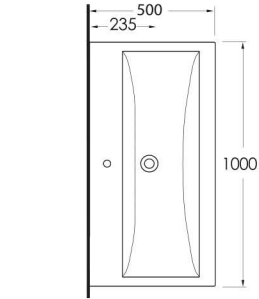

35711

Lagina
70 cm

İnce Bantlı Lavabo
Mobilya uyumludur.
Slim Band Washbasin
compatible with bathroom
furnitures.

35611

Lagina
60 cm

İnce Bantlı Lavabo
Mobilya uyumludur.
Slim Band Washbasin
compatible with bathroom
furnitures.