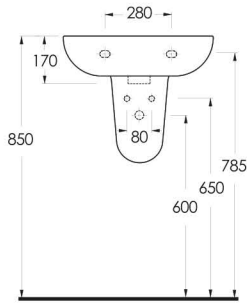

20501 Lissa

Oval lavabo 20202 yarım ayak ve 60402 tam ayak uyumludur. Oval washbasin compatible with 20202 half pedestal and 60402 full pedestal.