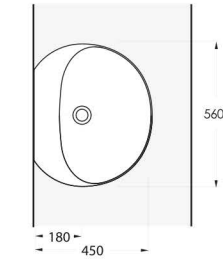

74551

Monoblok Asma
Lavabo
Monoblock Wall
Hung Washbasin

74561

Batarya Delikli
Tezgahüstü Lavabo
Bowl Washbasin
with tap hole
compatible
with bathroom
furnitures.

74303

Asma Klozet
Gömme Rezervuar
uyumludur.
Wall-mounted WC
compatible with
concealed cistern.

74213

Duvara Tam Dayalı
Tek Parça Klozet
Stand Alone Back
to Wall WC

74108

Arkadan Su
Girişli
Pisuar
Back Water
Inlet Urinal