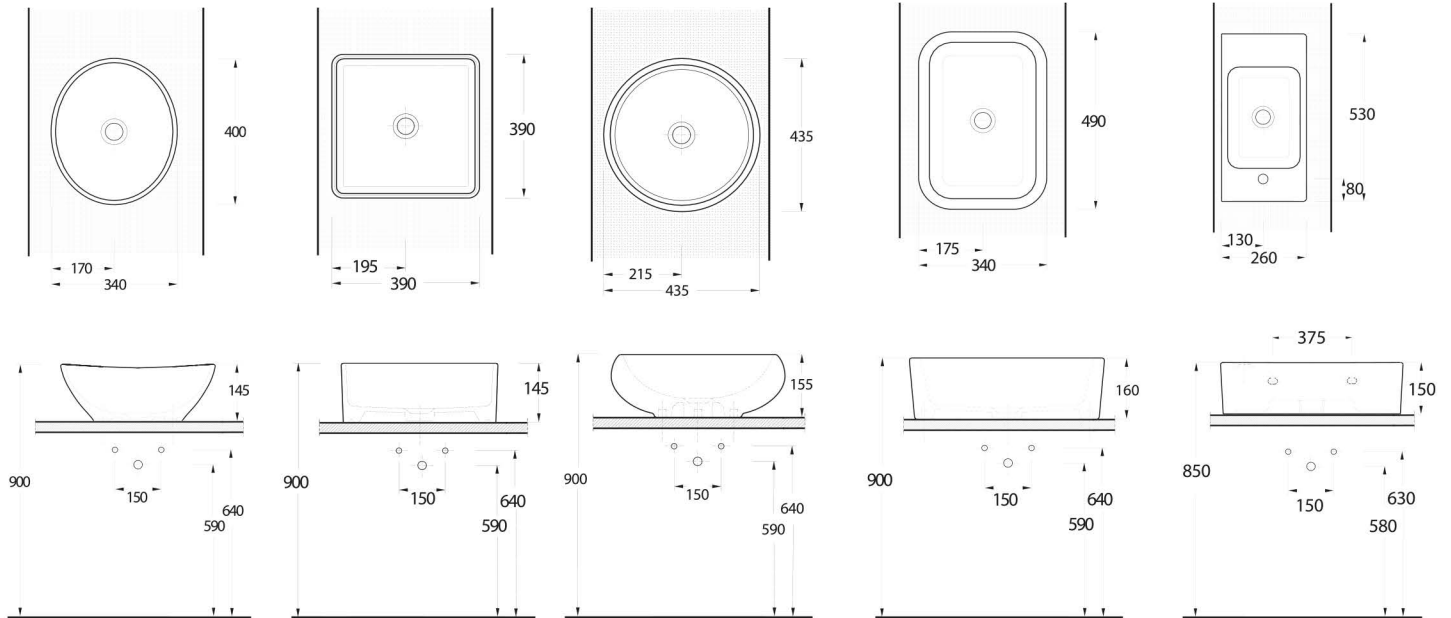

**35381
Lagina**

Lavabo
Banyo Mobilyası
uyumludur.
Washbasin
Compatible with
bathroom furnitures.

**35391
Lagina**

Lavabo
Banyo Mobilyası
uyumludur.
Washbasin
Compatible
with bathroom
furnitures.

**35431
Lagina**

Lavabo
Banyo Mobilyası
uyumludur.
Washbasin
Compatible
with bathroom
furnitures.

**35481
Lagina**

Lavabo
Banyo Mobilyası
uyumludur.
Washbasin
Compatible
with bathroom
furnitures.

**35531
Lagina**

Lavabo
Banyo Mobilyası
uyumludur.
Washbasin
Compatible
with bathroom
furnitures.