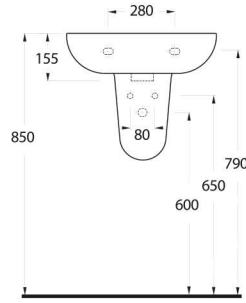

20501 Lissa

Oval lavabo 20202 yarım ayak ve 60402 tam ayak uyumludur. Oval washbasin compatible with 20202 half pedestal and 60402 full pedestal.