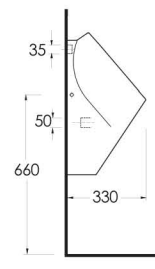

74108
Catamaran

Arkadan Su Girişli
Pisuar
Back Water
Inlet Urinal