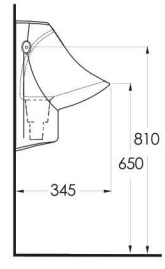

74108
Catamaran

Arkadan Su Girişli
Pisuar
Back Water
Inlet Urinal