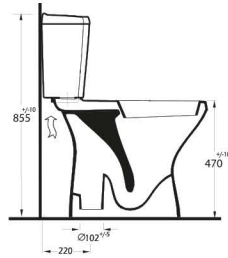

Aquasave Klozetler 6 Litre yerine 4 Litre su ile etkin temizlik sağlar.
Aquasave significantly reduces the water used in flushing from 6 to 4 liters.