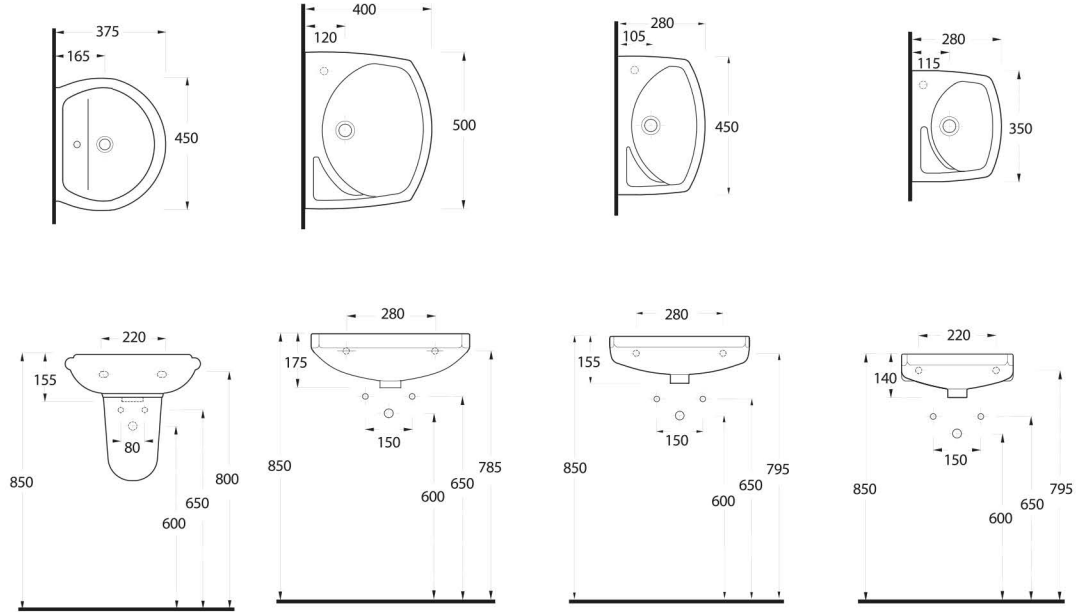

20451 Lissa

Oval lavabo 20202 yarım ayak ve 60402 tam ayak uyumludur. Oval washbasin compatible with 20202 half pedestal and 60402 full pedestal.

91501 Lissa

Köşeli Lavabo
Cornered Washbasin

91451 Lissa

Köşeli Lavabo
Cornered Washbasin

91351 Lissa

Köşeli Lavabo
Cornered Washbasin