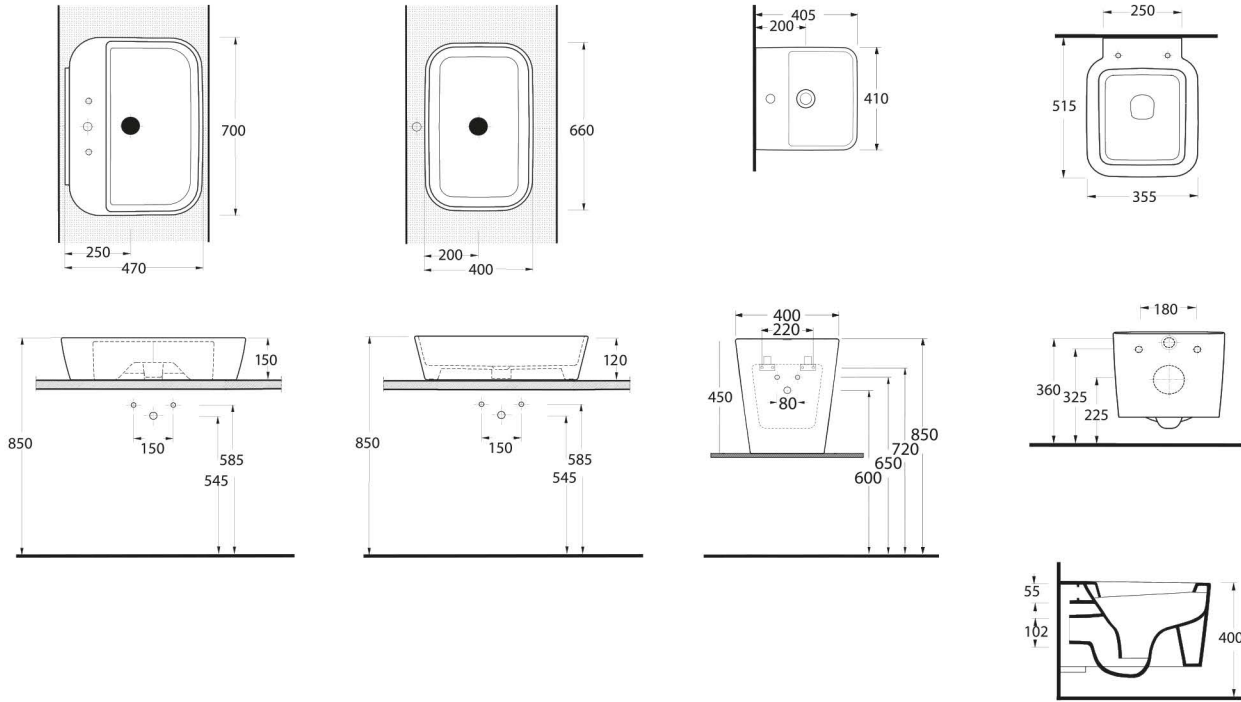

36701

Batarya Delikli Lavabo
Banyo Mobilyası uyumludur.
Bowl Washbasin with
tap hole compatible with
bathroom furnitures.

36651

Batarya Deliksiz Lavabo
Banyo Mobilyası
uyumludur.
Bowl Washbasin
compatible with bathroom
furnitures.

36401

Monoblock Lavabo
Banyo Mobilyası
uyumludur.
Monoblock Washbasin
compatible with bathroom
furnitures.

36303

Asma Klozet
Gömme Rezervuar
uyumludur.
Wall-mounted WC
compatible with
concealed cistern.

Aquasave Klozetler 6 Litre yerine 4 Litre su ile etkin temizlik sağlar.
Aquasave significantly reduces the water used in flushing from 6 to 4 liters.