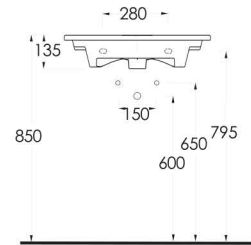

35711

Lagina
70 cm

İnce Bantlı Lavabo
Mobilya uyumludur.
Slim Band Washbasin
compatible with bathroom
furnitures.

35611

Lagina
60 cm

İnce Bantlı Lavabo
Mobilya uyumludur.
Slim Band Washbasin
compatible with bathroom
furnitures.