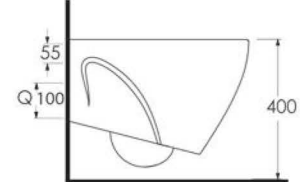

69611

Batarya Delikli Lavabo
Banyo Mobilyası
uyumludur.
Bowl Washbasin with
tap hole compatible with
bathroom furnitures.

69601

Batarya Deliksiz Lavabo
Banyo Mobilyası
uyumludur.
Bowl Washbasin without
tap hole compatible with
bathroom furnitures.

69213

Duvara Tam Dayalı
Tek Parça Klozet
Stand Alone
Back to Wall WC

69303

Asma Klozet
Gömme Rezervuar
uyumludur.
Wall-mounted WC
Compatible with
concealed cistern.