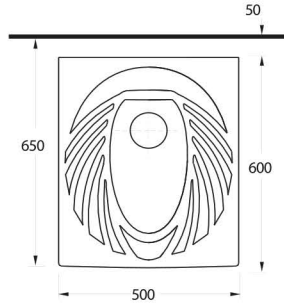

15107 Kapyta

Hela Taşı
Arkadan Temiz Su
Girişli
Internal
flushing-back inlet