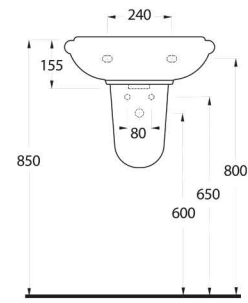

20501 Lissa

Oval lavabo 20202 yarım ayak ve 60402 tam ayak uyumludur. Oval washbasin compatible with 20202 half pedestal and 60402 full pedestal.