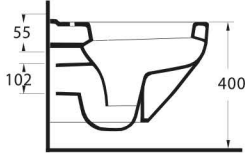

Asmasave Klozetler 6 Litre yerine 4 Litre su ile etkin temizlik sağlar.
Asmasave significantly reduces the water used in flushing from 6 to 4 liters.