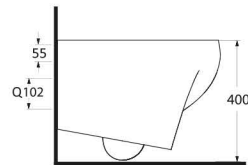

74551

Monoblok Asma
Lavabo
Monoblock Wall
Hung Washbasin

74561

Batarya Delikli
Tezgahüstü Lavabo
Bowl Washbasin
with tap hole
compatible
with bathroom
furnitures.

74303

Asma Klozet
Gömme Rezervuar
uyumludur.
Wall-mounted WC
compatible with
concealed cistern.

74213

Duvara Tam Dayalı
Tek Parça Klozet
Stand Alone Back
to Wall WC

74108

Arkadan Su
Girişli
Pisuar
Back Water
Inlet Urinal