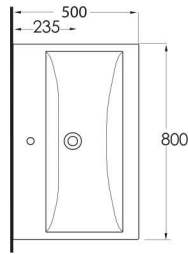

35711

Lagina
70 cm

İnce Bantlı Lavabo
Mobilya uyumludur.
Slim Band Washbasin
compatible with bathroom
furnitures.

35611

Lagina
60 cm

İnce Bantlı Lavabo
Mobilya uyumludur.
Slim Band Washbasin
compatible with bathroom
furnitures.