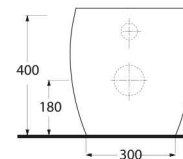

74551

Monoblok Asma
Lavabo
Monoblock Wall
Hung Washbasin

74561

Batarya Delikli
Tezgahüstü Lavabo
Bowl Washbasin
with tap hole
compatible
with bathroom
furnitures.

74303

Asma Klozet
Gömme Rezervuar
uyumludur.
Wall-mounted WC
compatible with
concealed cistern.

74213

Duvara Tam Dayalı
Tek Parça Klozet
Stand Alone Back
to Wall WC

74108

Arkadan Su
Girişli
Pisuar
Back Water
Inlet Urinal