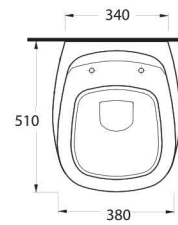

56303

Asma Klozet
Gömme Rezervuar
uyumludur.
Wall-mounted WC
Compatible with concealed
cistern.