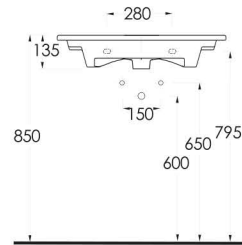

35711

Lagina
70 cm

İnce Bantlı Lavabo
Mobilya uyumludur.
Slim Band Washbasin
compatible with bathroom
furnitures.

35611

Lagina
60 cm

İnce Bantlı Lavabo
Mobilya uyumludur.
Slim Band Washbasin
compatible with bathroom
furnitures.