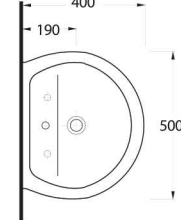

20501 Lissa

Oval lavabo 20202 yarım ayak ve 60402 tam ayak uyumludur. Oval washbasin compatible with 20202 half pedestal and 60402 full pedestal.