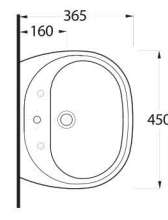

20501 Lissa

Oval lavabo 20202 yarım ayak ve 60402 tam ayak uyumludur. Oval washbasin compatible with 20202 half pedestal and 60402 full pedestal.