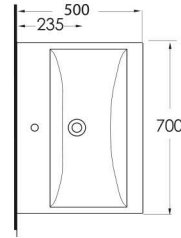

35711

Lagina
70 cm

İnce Bantlı Lavabo
Mobilya uyumludur.
Slim Band Washbasin
compatible with bathroom
furnitures.

35611

Lagina
60 cm

İnce Bantlı Lavabo
Mobilya uyumludur.
Slim Band Washbasin
compatible with bathroom
furnitures.