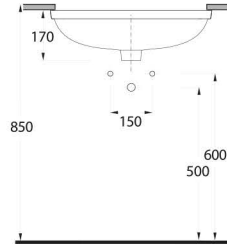

90561 Pınara

Oval
Tezgah Üstü Lavabo
56 x 47,5 cm
Oval
Countertop
Washbasin