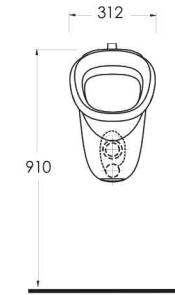

38508 Olympos

Pisuar Ara Bölme
Urinal with Seperator