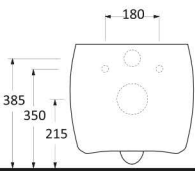

74551

Monoblok Asma
Lavabo
Monoblock Wall
Hung Washbasin

74561

Batarya Delikli
Tezgahüstü Lavabo
Bowl Washbasin
with tap hole
compatible
with bathroom
furnitures.

74303

Asma Klozet
Gömme Rezervuar
uyumludur.
Wall-mounted WC
compatible with
concealed cistern.

74213

Duvara Tam Dayalı
Tek Parça Klozet
Stand Alone Back
to Wall WC

74108

Arkadan Su
Girişli
Pisuar
Back Water
Inlet Urinal