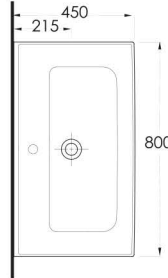

35731

Lagina
70 cm

İnce Bantlı Lavabo
Mobilya uyumludur.
Slim Band Washbasin
compatible with bathroom
furnitures.

35631

Lagina
60 cm

İnce Bantlı Lavabo
Mobilya uyumludur.
Slim Band Washbasin
compatible with bathroom
furnitures.