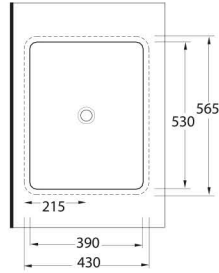

90561 Pınara

Oval
Tezgah Üstü Lavabo
56 x 47,5 cm
Oval
Countertop
Washbasin