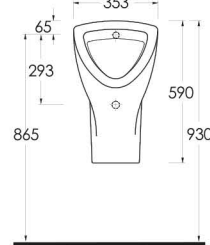

74108
Catamaran

Arkadan Su Girişli
Pisuar
Back Water
Inlet Urinal