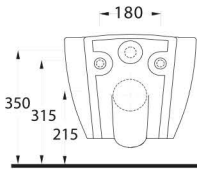

Asmasave Klozetler 6 Litre yerine 4 Litre su ile etkin temizlik sağlar.
Asmasave significantly reduces the water used in flushing from 6 to 4 liters.