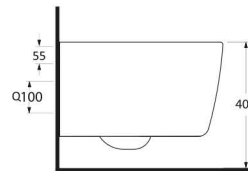

64501

Monoblok Asma Lavabo
Monoblock Wall-hung
Washbasin

64303

Asma Klozet
Gömme Rezervuar uyumludur.
Wall-mounted WC Compatible
with concealed cistern.