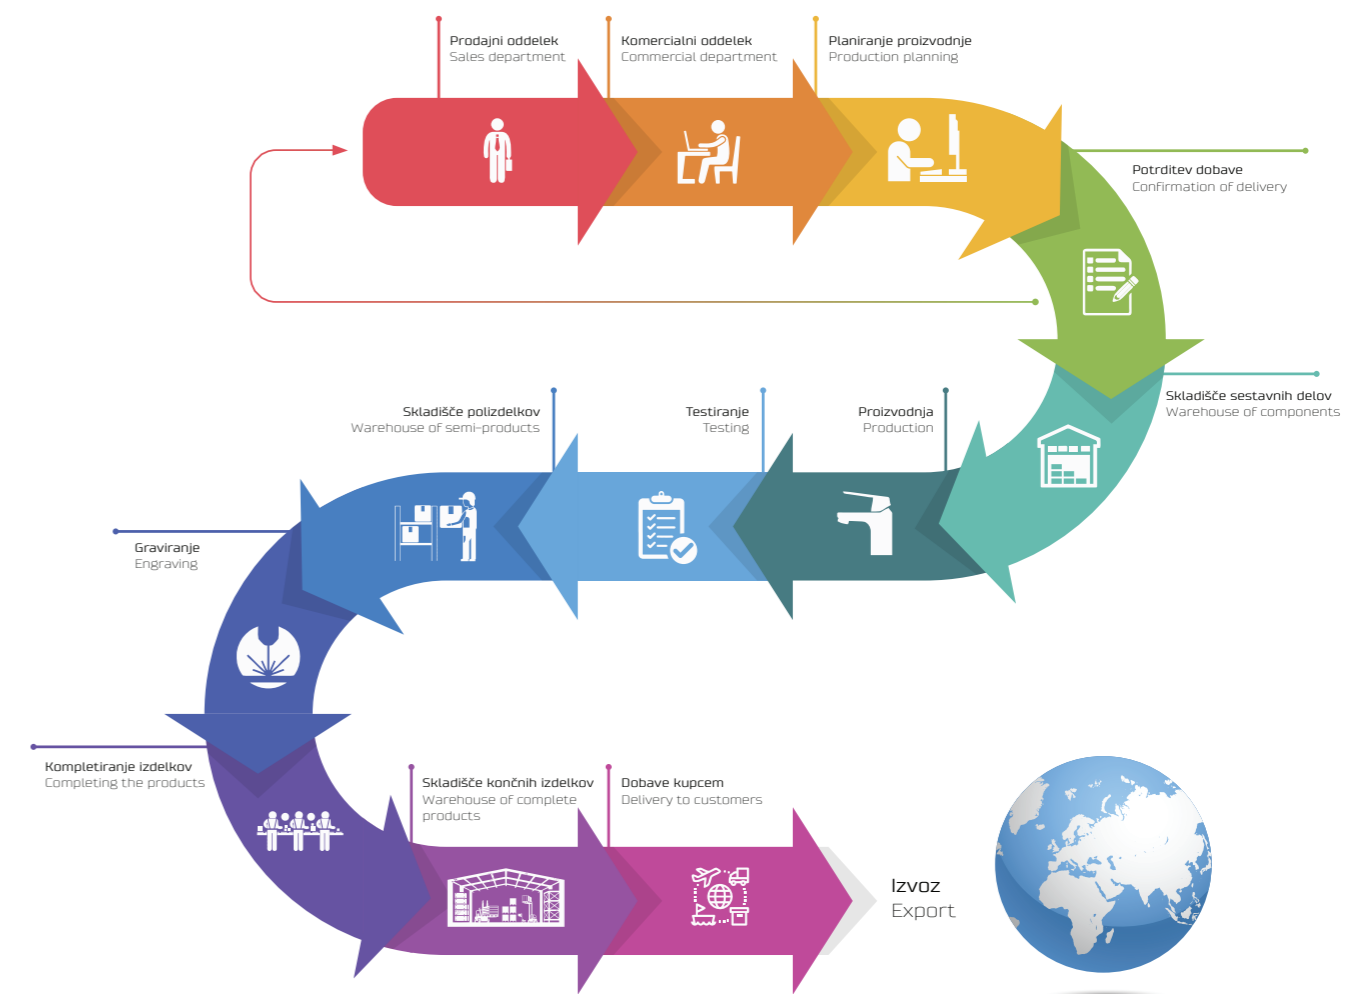

Proizvodni proces | Production process