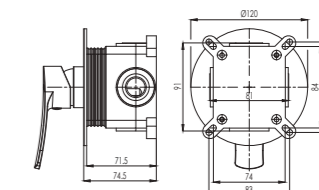

P20/O

Armatura za tuš podometna
Armatura za tuš bodžbukna
Wall-mount shower mixer