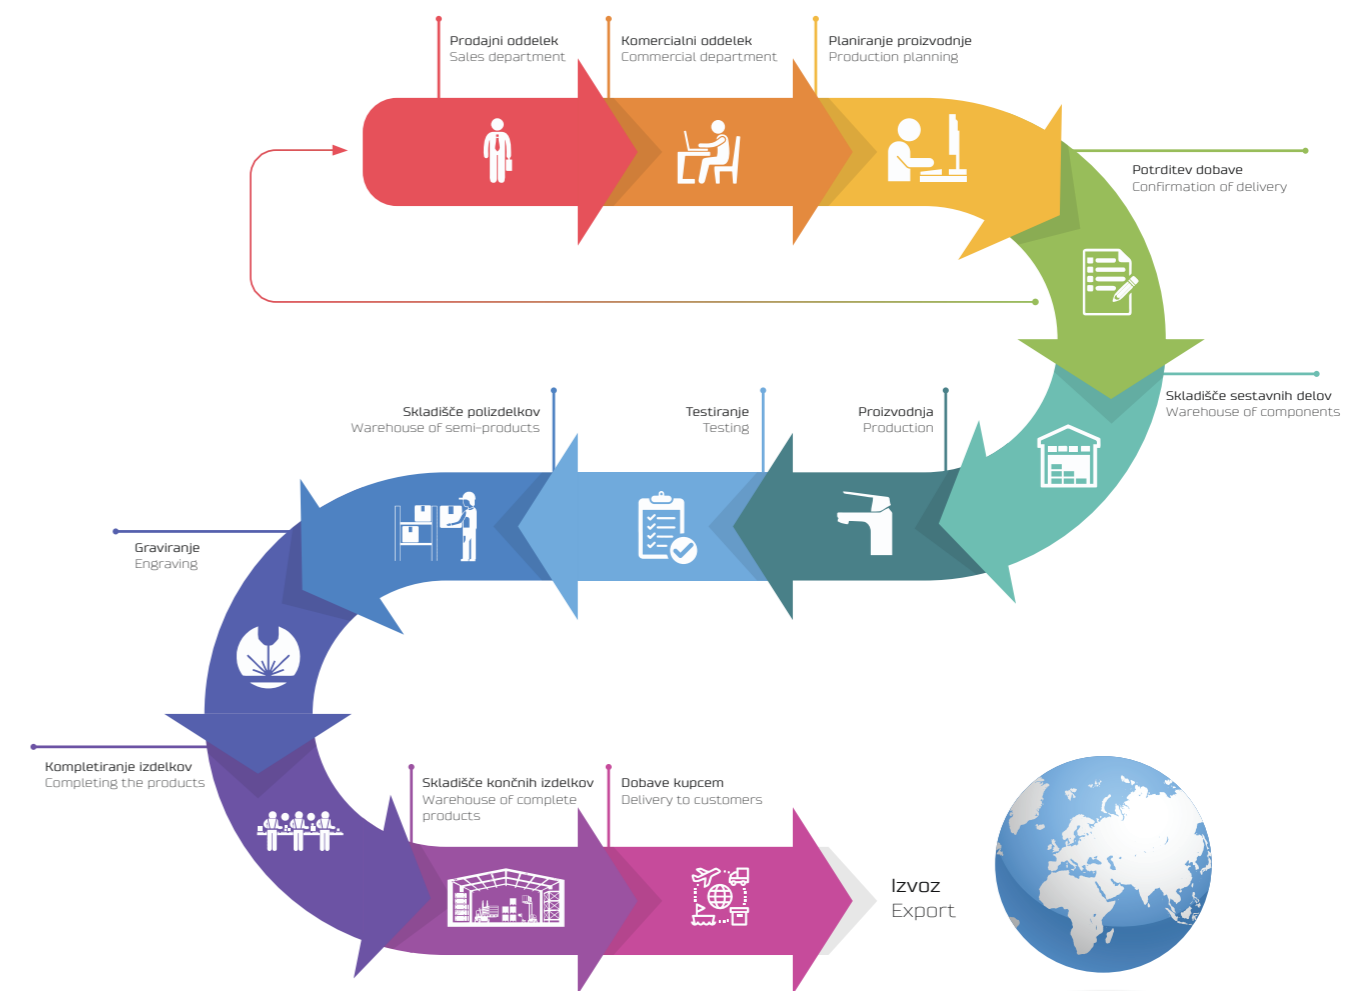

Novi proizvodni prostori
New production plant

Svežina, kakovost, eleganca
Freshness, quality, elegance

Zaradi povečanega povpraševanja po izdelkih Blitz smo se v začetku leta 2019 selili v nove proizvodne prostore.
Due to increased demand for our products, Mines IB d.o.o. moved to new manufacturing facility in Bovec.

Novi skladiščni prostori
New warehouse

Mines IB d.o.o. Industrijska cona 5, SI-5230 Bovec

Kot proizvajalec zagotavlja, da so sanitarne armature BLITZ, namenjene za pitno vodo, skladne z veljavnimi slovenskimi standardi;

Kao proizvođač obezbeđuje, da so sanitarne armature BLITZ, namijenjene za pitku vodu, u skladu sa slovenskim standardima;

As a producer declares, that are faucets mixers BLITZ, which are intended for sanitary use of drinking water, suitable with requirement of the slovenian standards;

SIST EN 200
SIST EN 246
SIST EN 248

SIST EN 817

SIST EN 1111
SIST EN 1112
SIST EN 1113

Proizvodni proces | Production process