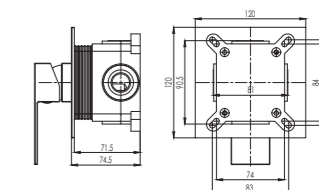

BLITZ P

P20/K

Armatura za tuš podometna
Armatura za tuš bodžbukna
Wall-mount shower mixer