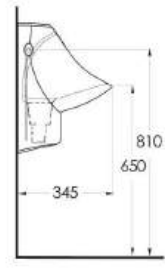

74108
Catamaran

Arkadan Su Girişli
Pisuar
Back Water
Inlet Urinal