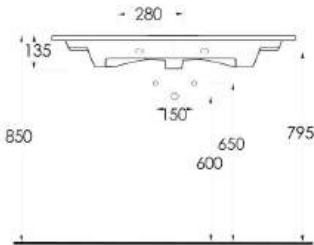

35711

Lagina
70 cm

İnce Bantlı Lavabo
Mobilya uyumludur.
Slim Band Washbasin
compatible with bathroom
furnitures.

35611

Lagina
60 cm

İnce Bantlı Lavabo
Mobilya uyumludur.
Slim Band Washbasin
compatible with bathroom
furnitures.