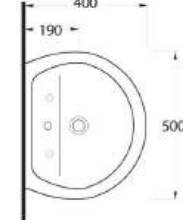

20501 Lissa

Oval lavabo 20202 yarım ayak ve 60402 tam ayak uyumludur. Oval washbasin compatible with 20202 half pedestal and 60402 full pedestal.