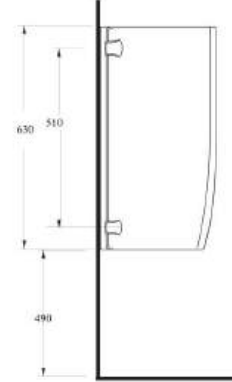

3710820 Olympos

Üstten Su Girişli Pisuar
Top Water Inlet Urinal

3710800 Olympos

Arkadan Su Girişli Pisuar
Back Water Inlet Urinal

38508 Olympos

Pisuar Ara Bölme
Urinal with Seperator