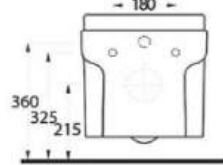

Aquasave Klozetler 6 Litre yerine 4 Litre su ile etkin temizlik sağlar.
Aquasave significantly reduces the water used in flushing from 6 to 4 liters.