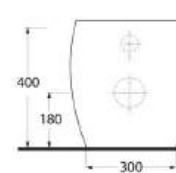

74551

Monoblok Asma
Lavabo
Monoblock Wall
Hung Washbasin

74561

Batarya Delikli
Tezgahüstü Lavabo
Bowl Washbasin
with tap hole
compatible
with bathroom
furnitures.

74303

Asma Klozet
Gömme Rezervuar
uyumludur.
Wall-mounted WC
compatible with
concealed cistern.

74213

Duvara Tam Dayalı
Tek Parça Klozet
Stand Alone Back
to Wall WC

74108

Arkadan Su
Girişli
Pisuvan
Back Water
Inlet Urinal