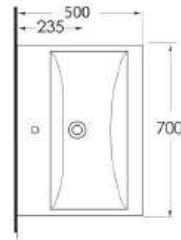

35711

Lagina
70 cm

İnce Bantlı Lavabo
Mobilya uyumludur.
Slim Band Washbasin
compatible with bathroom
furnitures.

35611

Lagina
60 cm

İnce Bantlı Lavabo
Mobilya uyumludur.
Slim Band Washbasin
compatible with bathroom
furnitures.