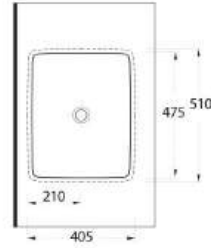

90561 Pınara

Oval
Tezgah Üstü Lavabo
56 x 47,5 cm
Oval
Countertop
Washbasin