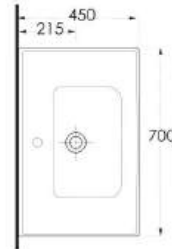

35731

Lagina
70 cm

İnce Bantlı Lavabo
Mobilya uyumludur.
Slim Band Washbasin
compatible with bathroom
furnitures.

35631

Lagina
60 cm

İnce Bantlı Lavabo
Mobilya uyumludur.
Slim Band Washbasin
compatible with bathroom
furnitures.