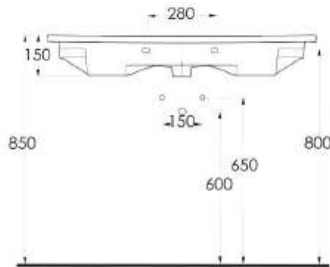

35731

Lagina
70 cm

İnce Bantlı Lavabo
Mobilya uyumludur.
Slim Band Washbasin
compatible with bathroom
furnitures.

35631

Lagina
60 cm

İnce Bantlı Lavabo
Mobilya uyumludur.
Slim Band Washbasin
compatible with bathroom
furnitures.