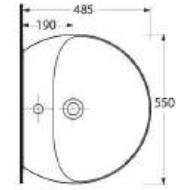

74551

Monoblok Asma
Lavabo
Monoblock Wall
Hung Washbasin

74561

Batarya Delikli
Tezgahüstü Lavabo
Bowl Washbasin
with tap hole
compatible
with bathroom
furnitures.

74303

Asma Klozet
Gömme Rezervuar
uyumludur.
Wall-mounted WC
compatible with
concealed cistern.

74213

Duvara Tam Dayalı
Tek Parça Klozet
Stand Alone Back
to Wall WC

74108

Arkadan Su
Girişli
Pisuvan
Back Water
Inlet Urinal