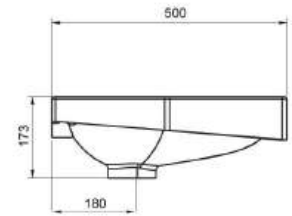

15107 Kapya

Hela Taşı
Arkadan Temiz Su
Girişli
Internal
flushing-back inlet