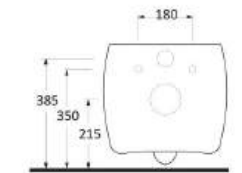

74551

Monoblok Asma
Lavabo
Monoblock Wall
Hung Washbasin

74561

Batarya Delikli
Tezgahüstü Lavabo
Bowl Washbasin
with tap hole
compatible
with bathroom
furnitures.

74303

Asma Klozet
Gömme Rezervuar
uyumludur.
Wall-mounted WC
compatible with
concealed cistern.

74213

Duvara Tam Dayalı
Tek Parça Klozet
Stand Alone Back
to Wall WC

74108

Arkadan Su
Girişli
Pisuvan
Back Water
Inlet Urinal