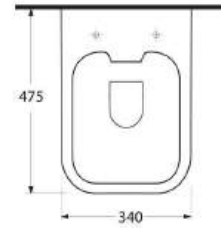

Sağlığımızı tehdit eden mikro canavarlara karşı koruma sağlayan antibakteriyel yüzey. Washbasins and toilet seats have hygienic properties and these properties have been proven both by TSE laboratories and by fully equipped accredited laboratories. Antibacterial particles embedded in nanoscale inside the glass matrix were activated by sintering to achieve lifetime effect.