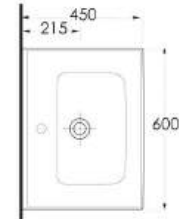

35731

Lagina
70 cm

İnce Bantlı Lavabo
Mobilya uyumludur.
Slim Band Washbasin
compatible with bathroom
furnitures.

35631

Lagina
60 cm

İnce Bantlı Lavabo
Mobilya uyumludur.
Slim Band Washbasin
compatible with bathroom
furnitures.