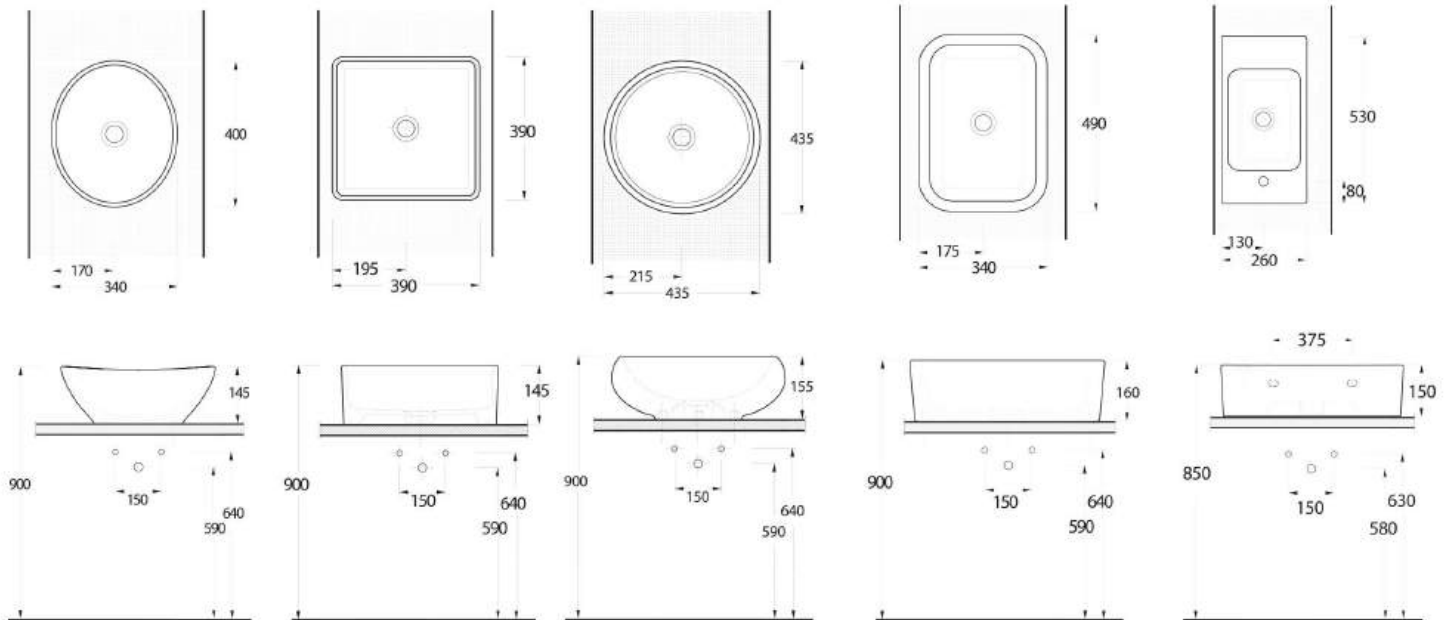

**35381
Lagina**

Lavabo
Banyo Mobilyası
uyumludur.
Washbasin
Compatible with
bathroom furnitures.

**35391
Lagina**

Lavabo
Banyo Mobilyası
uyumludur.
Washbasin
Compatible
with bathroom
furnitures.

**35431
Lagina**

Lavabo
Banyo Mobilyası
uyumludur.
Washbasin
Compatible
with bathroom
furnitures.

**35481
Lagina**

Lavabo
Banyo Mobilyası
uyumludur.
Washbasin
Compatible
with bathroom
furnitures.

**35531
Lagina**

Lavabo
Banyo Mobilyası
uyumludur.
Washbasin
Compatible
with bathroom
furnitures.