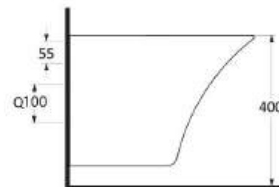

Sağlığımızı tehdit eden mikro canavarlara karşı koruma sağlayan antibakteriyel yüzey. Washbasins and toilet seats have hygienic properties and these properties have been proven both by TSE laboratories and by fully equipped accredited laboratories. Antibacterial particles embedded in nanoscale inside the glass matrix were activated by sintering to achieve lifetime effect.