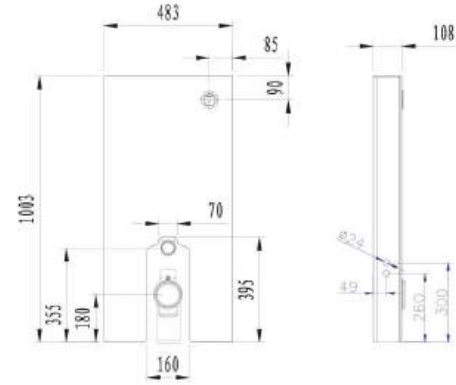

**EVB3394 (Tek Parça WC)
Siyah Cam Rezervuar**

Duvara Tam Dayalı WC Tek
Parça uyumludur.
Black Glass Cistern
compatible with Stand
Alone Back to Wall WC.