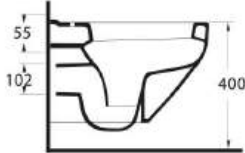

Aquasave Klozetler 6 Litre yerine 4 Litre su ile etkin temizlik sağlar.
Aquasave significantly reduces the water used in flushing from 6 to 4 liters.