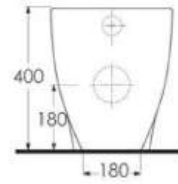

69611

Batarya Delikli Lavabo
Banyo Mobilyası
uyumludur.
Bowl Washbasin with
tap hole compatible with
bathroom furnitures.

69601

Batarya Deliksiz Lavabo
Banyo Mobilyası
uyumludur.
Bowl Washbasin without
tap hole compatible with
bathroom furnitures.

69213

Duvara Tam Dayalı
Tek Parça Klozet
Stand Alone
Back to Wall WC

69303

Asma Klozet
Gömme Rezervuar
uyumludur.
Wall-mounted WC
Compatible with
concealed cistern.