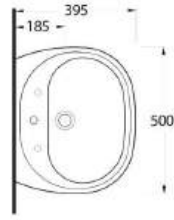

20501 Lissa

Oval lavabo 20202 yarım ayak ve 60402 tam ayak uyumludur. Oval washbasin compatible with 20202 half pedestal and 60402 full pedestal.