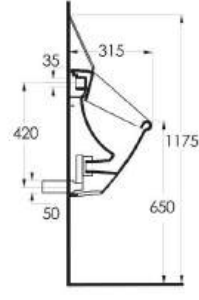

74108
Catamaran

Arkadan Su Girişli
Pisuar
Back Water
Inlet Urinal