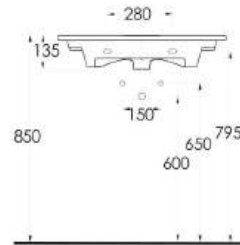

35711

Lagina
70 cm

İnce Bantlı Lavabo
Mobilya uyumludur.
Slim Band Washbasin
compatible with bathroom
furnitures.

35611

Lagina
60 cm

İnce Bantlı Lavabo
Mobilya uyumludur.
Slim Band Washbasin
compatible with bathroom
furnitures.