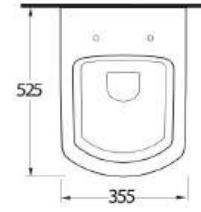

Aquasave Klozetler 6 Litre yerine 4 Litre su ile etkin temizlik sağlar.
Aquasave significantly reduces the water used in flushing from 6 to 4 liters.