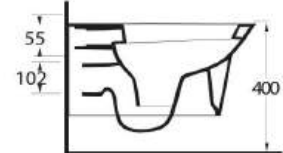

Aquasave Klozetler 6 Litre yerine 4 Litre su ile etkin temizlik sağlar.
Aquasave significantly reduces the water used in flushing from 6 to 4 liters.