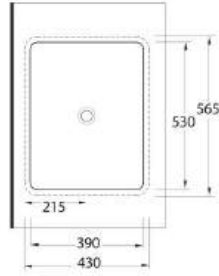

90561 Pınara

Oval
Tezgah Üstü Lavabo
56 x 47,5 cm
Oval
Countertop
Washbasin