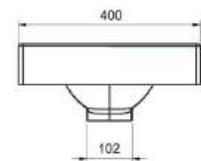

15107 Kapya

Hela Taşı
Arkadan Temiz Su
Girişli
Internal
flushing-back inlet