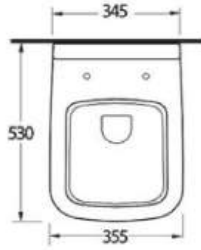

Aquasave Klozetler 6 Litre yerine 4 Litre su ile etkin temizlik sağlar.
Aquasave significantly reduces the water used in flushing from 6 to 4 liters.