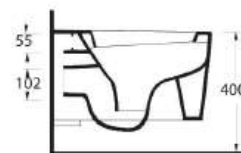

Aquasave Klozetler 6 Litre yerine 4 Litre su ile etkin temizlik sağlar.
Aquasave significantly reduces the water used in flushing from 6 to 4 liters.