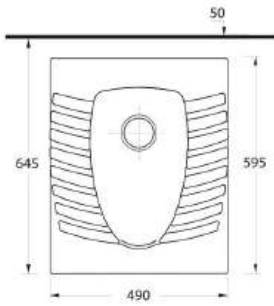

15107 Kapya

Hela Taşı
Arkadan Temiz Su
Girişli
Internal
flushing-back inlet