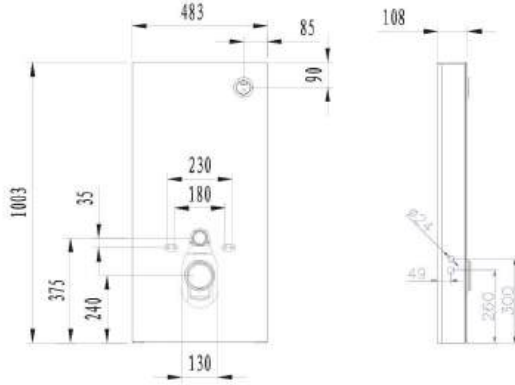

**EVB3394 (Tek Parça WC)
Siyah Cam Rezervuar**

Duvara Tam Dayalı WC Tek
Parça uyumludur.
Black Glass Cistern
compatible with Stand
Alone Back to Wall WC.