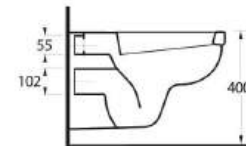

Aquasave Klozetler 6 Litre yerine 4 Litre su ile etkin temizlik sağlar.
Aquasave significantly reduces the water used in flushing from 6 to 4 liters.