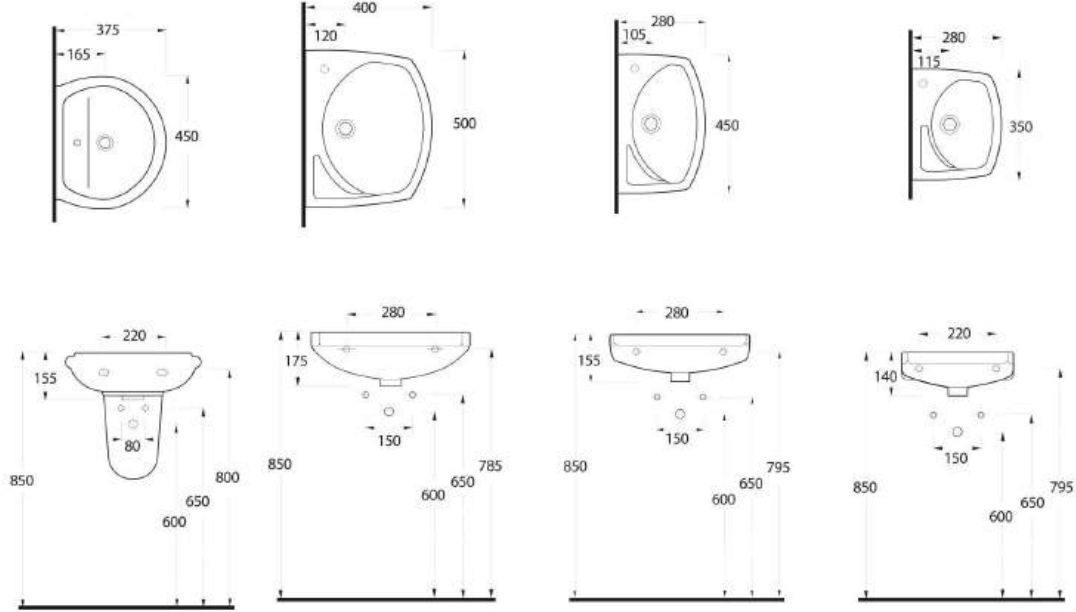

20451 Lissa

Oval lavabo 20202 yarım ayak ve 60402 tam ayak uyumludur. Oval washbasin compatible with 20202 half pedestal and 60402 full pedestal.

91501 Lissa

Köşeli Lavabo Cornered Washbasin

91451 Lissa

Köşeli Lavabo Cornered Washbasin

91351 Lissa

Köşeli Lavabo Cornered Washbasin