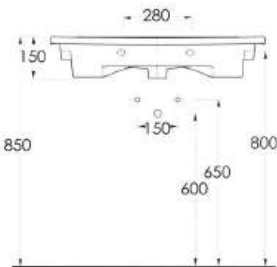

35731

Lagina
70 cm

İnce Bantlı Lavabo
Mobilya uyumludur.
Slim Band Washbasin
compatible with bathroom
furnitures.

35631

Lagina
60 cm

İnce Bantlı Lavabo
Mobilya uyumludur.
Slim Band Washbasin
compatible with bathroom
furnitures.