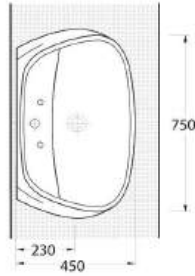

56303

Asma Klozet
Gömme Rezervuar
uyumludur.
Wall-mounted WC
Compatible with concealed
cistern.