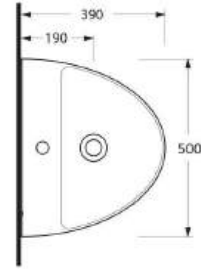

Karina

64501
Monoblok Asma Lavabo
Monoblock Wall-hung
Washbasin

64303
Asma Klozet
Wall-mounted WC

64501

Monoblok Asma Lavabo
Monoblock Wall-hung
Washbasin

64303

Asma Klozet
Gömme Rezervuar uyumludur.
Wall-mounted WC Compatible
with concealed cistern.