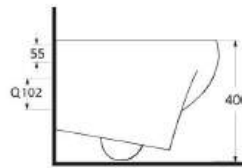

74551

Monoblok Asma
Lavabo
Monoblock Wall
Hung Washbasin

74561

Batarya Delikli
Tezgahüstü Lavabo
Bowl Washbasin
with tap hole
compatible
with bathroom
furnitures.

74303

Asma Klozet
Gömme Rezervuar
uyumludur.
Wall-mounted WC
compatible with
concealed cistern.

74213

Duvara Tam Dayalı
Tek Parça Klozet
Stand Alone Back
to Wall WC

74108

Arkadan Su
Girişli
Pisuvan
Back Water
Inlet Urinal