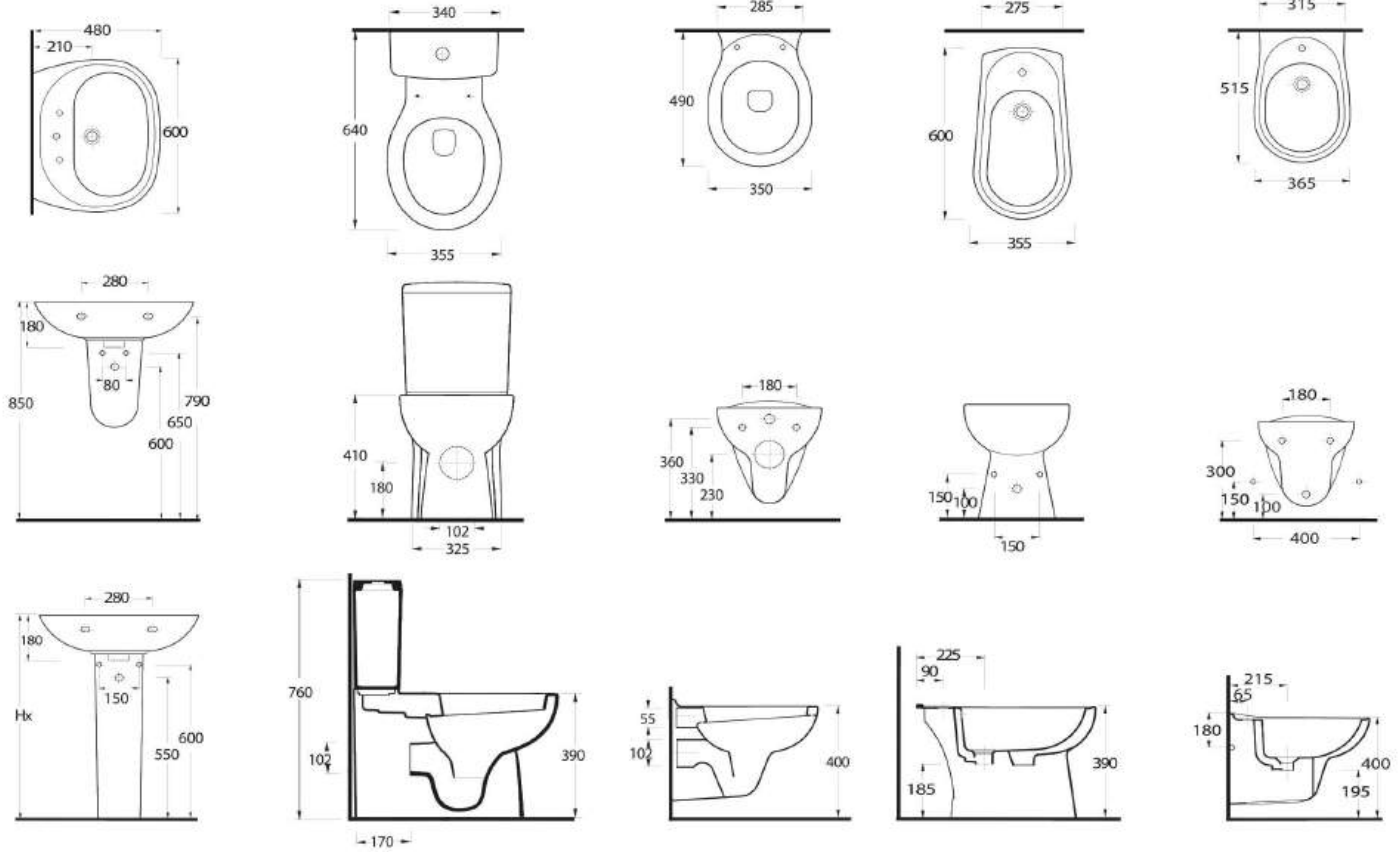

Aquasave Klozetler 6 Litre yerine 4 Litre su ile etkin temizlik sağlar.
Aquasave significantly reduces the water used in flushing from 6 to 4 liters.