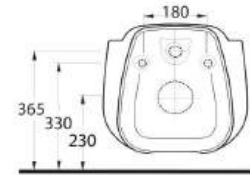

56303

Asma Klozet
Gömme Rezervuar
uyumludur.
Wall-mounted WC
Compatible with concealed
cistern.