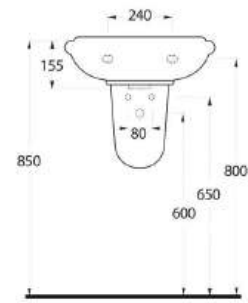

20501 Lissa

Oval lavabo 20202 yarım ayak ve 60402 tam ayak uyumludur. Oval washbasin compatible with 20202 half pedestal and 60402 full pedestal.