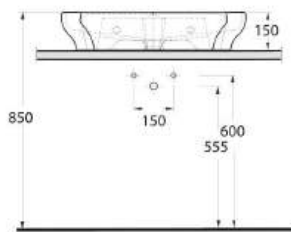

Aquasave Klozetler 6 Litre yerine 4 Litre su ile etkin temizlik sağlar.
Aquasave significantly reduces the water used in flushing from 6 to 4 liters.