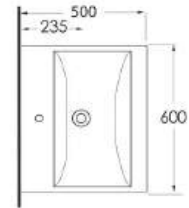

35711

Lagina
70 cm

İnce Bantlı Lavabo
Mobilya uyumludur.
Slim Band Washbasin
compatible with bathroom
furnitures.

35611

Lagina
60 cm

İnce Bantlı Lavabo
Mobilya uyumludur.
Slim Band Washbasin
compatible with bathroom
furnitures.