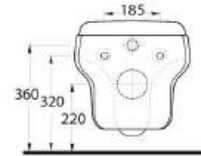

Aquasave Klozetler 6 Litre yerine 4 Litre su ile etkin temizlik sağlar.
Aquasave significantly reduces the water used in flushing from 6 to 4 liters.