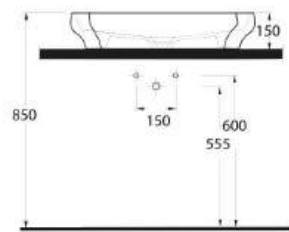

Aquasave Klozetler 6 Litre yerine 4 Litre su ile etkin temizlik sağlar.
Aquasave significantly reduces the water used in flushing from 6 to 4 liters.