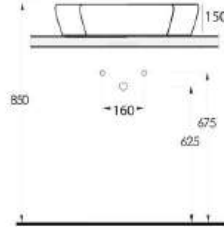

74551

Monoblok Asma
Lavabo
Monoblock Wall
Hung Washbasin

74561

Batarya Delikli
Tezgahüstü Lavabo
Bowl Washbasin
with tap hole
compatible
with bathroom
furnitures.

74303

Asma Klozet
Gömme Rezervuar
uyumludur.
Wall-mounted WC
compatible with
concealed cistern.

74213

Duvara Tam Dayalı
Tek Parça Klozet
Stand Alone Back
to Wall WC

74108

Arkadan Su
Girişli
Pisuvan
Back Water
Inlet Urinal