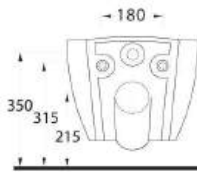

Aquasave Klozetler 6 Litre yerine 4 Litre su ile etkin temizlik sağlar.
Aquasave significantly reduces the water used in flushing from 6 to 4 liters.