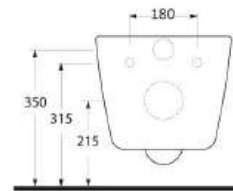

Karina

64501
Monoblok Asma Lavabo
Monoblock Wall-hung
Washbasin

64303
Asma Klozet
Wall-mounted WC

64501

Monoblok Asma Lavabo
Monoblock Wall-hung
Washbasin

64303

Asma Klozet
Gömme Rezervuar uyumludur.
Wall-mounted WC Compatible
with concealed cistern.