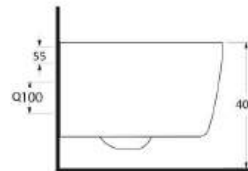

Karina

64501
Monoblok Asma Lavabo
Monoblock Wall-hung
Washbasin

64303
Asma Klozet
Wall-mounted WC

64501

Monoblok Asma Lavabo
Monoblock Wall-hung
Washbasin

64303

Asma Klozet
Gömme Rezervuar uyumludur.
Wall-mounted WC Compatible
with concealed cistern.