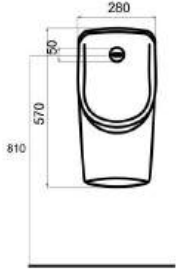

74108
Catamaran

Arkadan Su Girişli
Pisuar
Back Water
Inlet Urinal