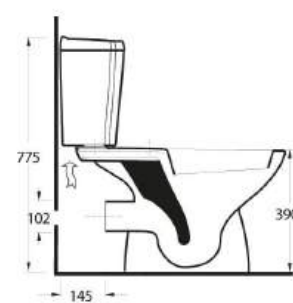

Aquasave Klozetler 6 Litre yerine 4 Litre su ile etkin temizlik sağlar.
Aquasave significantly reduces the water used in flushing from 6 to 4 liters.