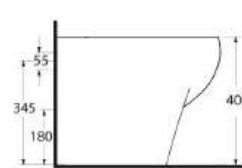

74551

Monoblok Asma
Lavabo
Monoblock Wall
Hung Washbasin

74561

Batarya Delikli
Tezgahüstü Lavabo
Bowl Washbasin
with tap hole
compatible
with bathroom
furnitures.

74303

Asma Klozet
Gömme Rezervuar
uyumludur.
Wall-mounted WC
compatible with
concealed cistern.

74213

Duvara Tam Dayalı
Tek Parça Klozet
Stand Alone Back
to Wall WC

74108

Arkadan Su
Girişli
Pisuvan
Back Water
Inlet Urinal