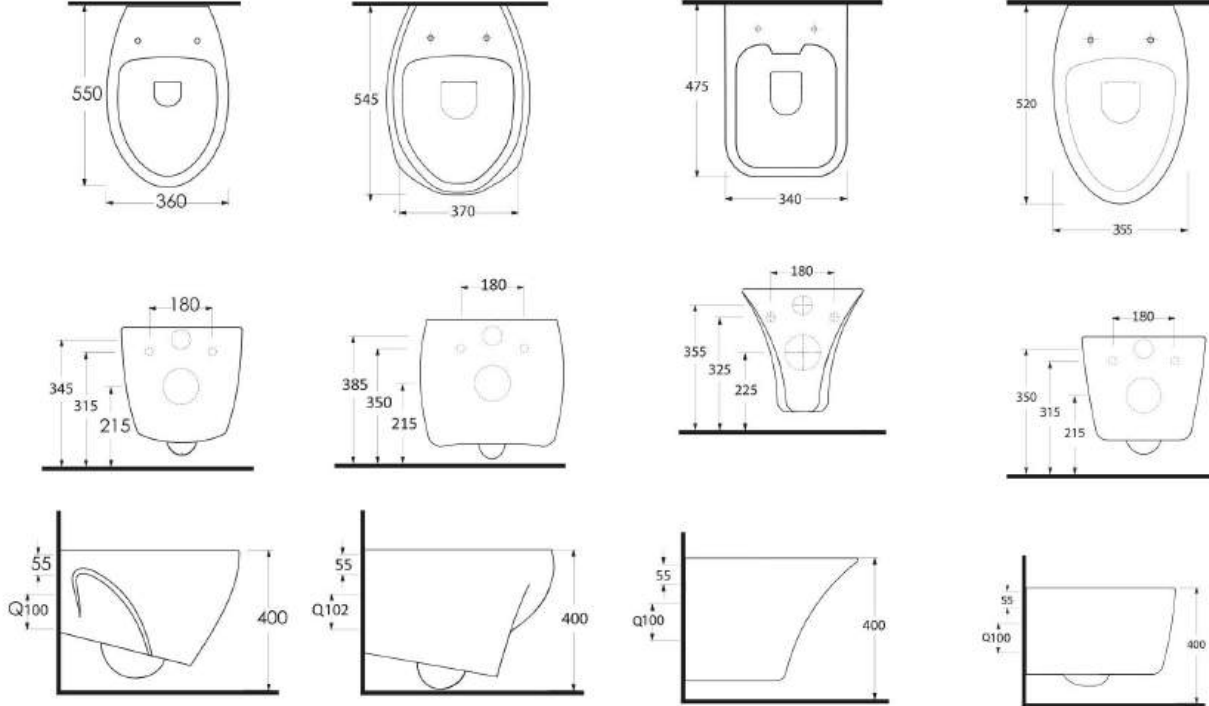

69303 Finikia

Asma Klozet
Gömme Rezervuar
uyumludur.
Wall-mounted WC
compatible with
concealed cistern.

74303 Catamaran

Asma Klozet
Gömme Rezervuar
uyumludur.
Wall - Mounted WC
compatible with
concealed cistern.

54303 Selge

Kanalsız Asma Klozet
Gömme Rezervuar
uyumludur.
Rimless Wall-mounted
WC compatible with
concealed cistern.

64303 Karina

Asma Klozet
Gömme Rezervuar
uyumludur.
Wall-mounted WC
compatible with
concealed cistern.

Aquasave Klozetler 6 Litre yerine 4 Litre su ile etkin temizlik sağlar.
Aquasave significantly reduces the water used in flushing from 6 to 4 liters.