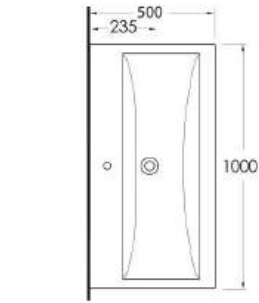

35711

Lagina
70 cm

İnce Bantlı Lavabo
Mobilya uyumludur.
Slim Band Washbasin
compatible with bathroom
furnitures.

35611

Lagina
60 cm

İnce Bantlı Lavabo
Mobilya uyumludur.
Slim Band Washbasin
compatible with bathroom
furnitures.