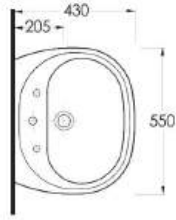

20501 Lissa

Oval lavabo 20202 yarım ayak ve 60402 tam ayak uyumludur. Oval washbasin compatible with 20202 half pedestal and 60402 full pedestal.