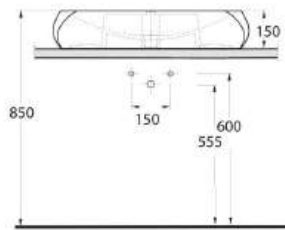

56303

Asma Klozet
Gömme Rezervuar
uyumludur.
Wall-mounted WC
Compatible with concealed
cistern.