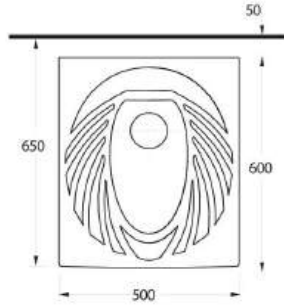

15107 Kapya

Hela Taşı
Arkadan Temiz Su
Girişli
Internal
flushing-back inlet