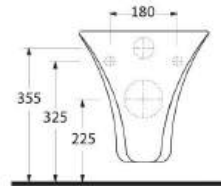

Sağlığımızı tehdit eden mikro canavarlara karşı koruma sağlayan antibakteriyel yüzey. Washbasins and toilet seats have hygienic properties and these properties have been proven both by TSE laboratories and by fully equipped accredited laboratories. Antibacterial particles embedded in nanoscale inside the glass matrix were activated by sintering to achieve lifetime effect.