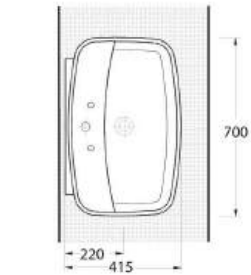

Aquasave Klozetler 6 Litre yerine 4 Litre su ile etkin temizlik sağlar.
Aquasave significantly reduces the water used in flushing from 6 to 4 liters.