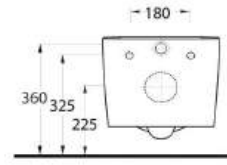

Aquasave Klozetler 6 Litre yerine 4 Litre su ile etkin temizlik sağlar.
Aquasave significantly reduces the water used in flushing from 6 to 4 liters.