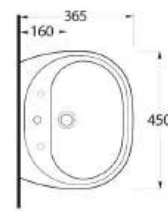

20501 Lissa

Oval lavabo 20202 yarım ayak ve 60402 tam ayak uyumludur. Oval washbasin compatible with 20202 half pedestal and 60402 full pedestal.