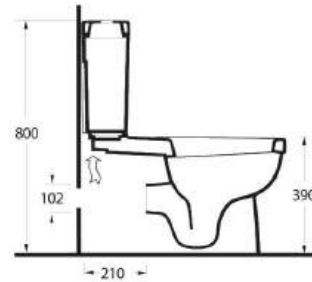

Aquasave Klozetler 6 Litre yerine 4 Litre su ile etkin temizlik sağlar.
Aquasave significantly reduces the water used in flushing from 6 to 4 liters.