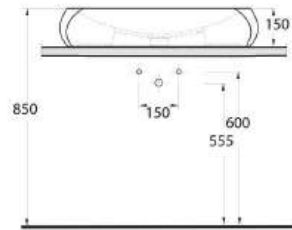

56303

Asma Klozet
Gömme Rezervuar
uyumludur.
Wall-mounted WC
Compatible with concealed
cistern.