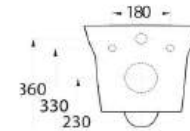

Aquasave Klozetler 6 Litre yerine 4 Litre su ile etkin temizlik sağlar.
Aquasave significantly reduces the water used in flushing from 6 to 4 liters.