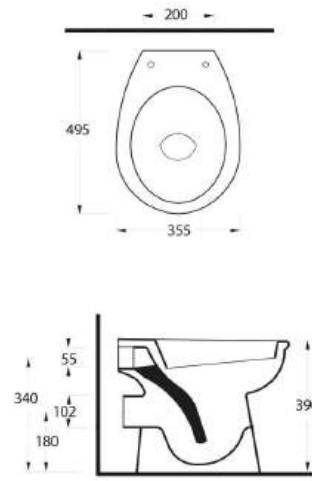

91103 Pınara

91203 Pınara

(S-trap)
Alttan Çıkışlı Klozet
Close Coupled WC

(P-trap)
Arkadan Çıkışlı Klozet
Close Coupled WC