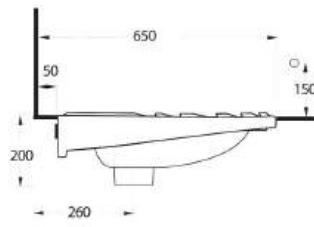

15107 Kapya

Hela Taşı
Arkadan Temiz Su
Girişli
Internal
flushing-back inlet