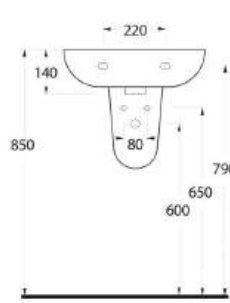

20501 Lissa

Oval lavabo 20202 yarım ayak ve 60402 tam ayak uyumludur. Oval washbasin compatible with 20202 half pedestal and 60402 full pedestal.