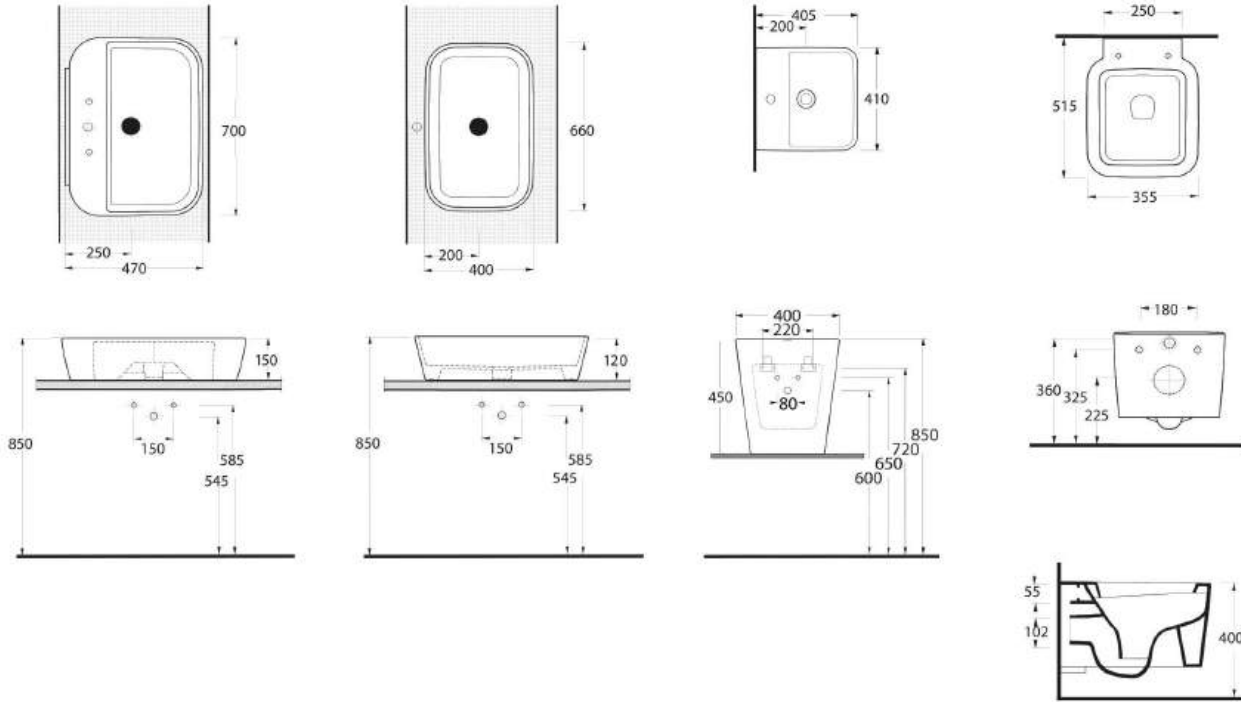

36701

Batarya Delikli Lavabo
Banyo Mobilyası uyumludur.
Bowl Washbasin with
tap hole compatible with
bathroom furnitures.

36651

Batarya Deliksiz Lavabo
Banyo Mobilyası
uyumludur.
Bowl Washbasin
compatible with bathroom
furnitures.

36401

Monoblock Lavabo
Banyo Mobilyası
uyumludur.
Monoblock Washbasin
compatible with bathroom
furnitures.

36303

Asma Klozet
Gömme Rezervuar
uyumludur.
Wall-mounted WC
compatible with
concealed cistern.

Aquasave Klozetler 6 Litre yerine 4 Litre su ile etkin temizlik sağlar.
Aquasave significantly reduces the water used in flushing from 6 to 4 liters.