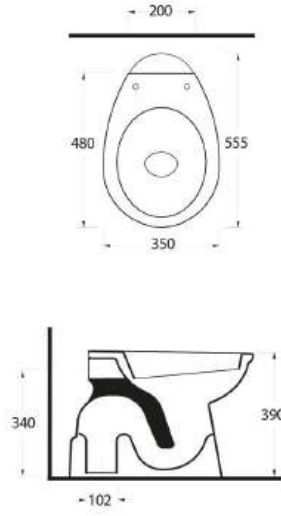

91103 Pınara

91203 Pınara

(S-trap)
Alttan Çıkışlı Klozet
Close Coupled WC

(P-trap)
Arkadan Çıkışlı Klozet
Close Coupled WC