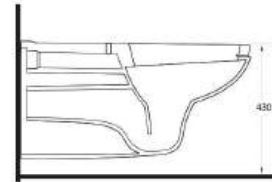

Aquasave Klozetler 6 Litre yerine 4 Litre su ile etkin temizlik sağlar.
Aquasave significantly reduces the water used in flushing from 6 to 4 liters.