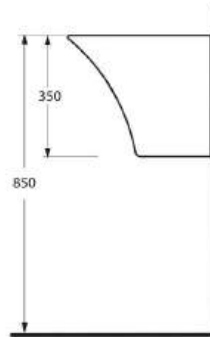

Sağlığımızı tehdit eden mikro canavarlara karşı koruma sağlayan antibakteriyel yüzey. Washbasins and toilet seats have hygienic properties and these properties have been proven both by TSE laboratories and by fully equipped accredited laboratories. Antibacterial particles embedded in nanoscale inside the glass matrix were activated by sintering to achieve lifetime effect.