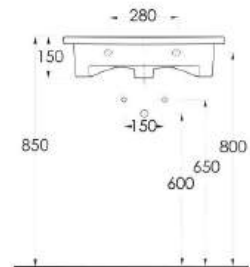

35731

Lagina
70 cm

İnce Bantlı Lavabo
Mobilya uyumludur.
Slim Band Washbasin
compatible with bathroom
furnitures.

35631

Lagina
60 cm

İnce Bantlı Lavabo
Mobilya uyumludur.
Slim Band Washbasin
compatible with bathroom
furnitures.