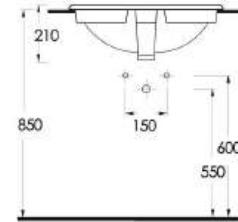

90561 Pınara

Oval
Tezgah Üstü Lavabo
56 x 47,5 cm
Oval
Countertop
Washbasin