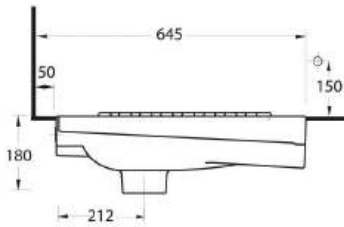

15107 Kapya

Hela Taşı
Arkadan Temiz Su
Girişli
Internal
flushing-back inlet