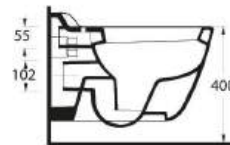

Aquasave Klozetler 6 Litre yerine 4 Litre su ile etkin temizlik sağlar.
Aquasave significantly reduces the water used in flushing from 6 to 4 liters.