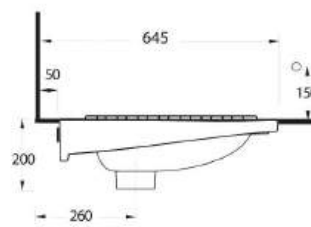

15107 Kapya

Hela Taşı
Arkadan Temiz Su
Girişli
Internal
flushing-back inlet