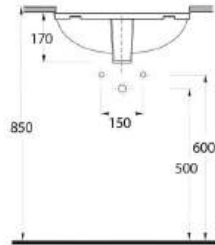

90561 Pınara

Oval
Tezgah Üstü Lavabo
56 x 47,5 cm
Oval
Countertop
Washbasin