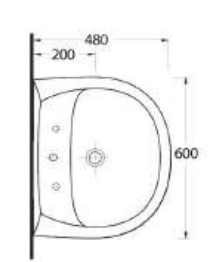

Aquasave Klozetler 6 Litre yerine 4 Litre su ile etkin temizlik sağlar.
Aquasave significantly reduces the water used in flushing from 6 to 4 liters.