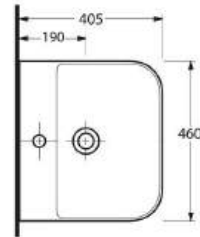

Sağlığımızı tehdit eden mikro canavarlara karşı koruma sağlayan antibakteriyel yüzey. Washbasins and toilet seats have hygienic properties and these properties have been proven both by TSE laboratories and by fully equipped accredited laboratories. Antibacterial particles embedded in nanoscale inside the glass matrix were activated by sintering to achieve lifetime effect.