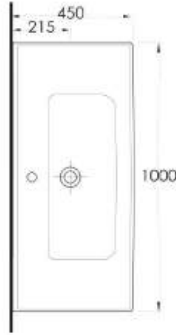

35731

Lagina
70 cm

İnce Bantlı Lavabo
Mobilya uyumludur.
Slim Band Washbasin
compatible with bathroom
furnitures.

35631

Lagina
60 cm

İnce Bantlı Lavabo
Mobilya uyumludur.
Slim Band Washbasin
compatible with bathroom
furnitures.