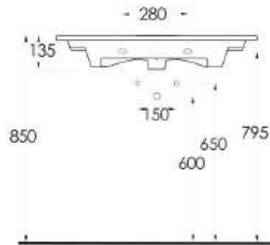

35711

Lagina
70 cm

İnce Bantlı Lavabo
Mobilya uyumludur.
Slim Band Washbasin
compatible with bathroom
furnitures.

35611

Lagina
60 cm

İnce Bantlı Lavabo
Mobilya uyumludur.
Slim Band Washbasin
compatible with bathroom
furnitures.