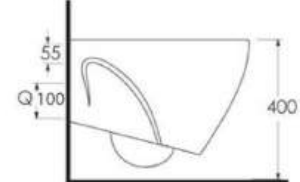

69611

Batarya Delikli Lavabo
Banyo Mobilyası
uyumludur.
Bowl Washbasin with
tap hole compatible with
bathroom furnitures.

69601

Batarya Deliksiz Lavabo
Banyo Mobilyası
uyumludur.
Bowl Washbasin without
tap hole compatible with
bathroom furnitures.

69213

Duvara Tam Dayalı
Tek Parça Klozet
Stand Alone
Back to Wall WC

69303

Asma Klozet
Gömme Rezervuar
uyumludur.
Wall-mounted WC
Compatible with
concealed cistern.