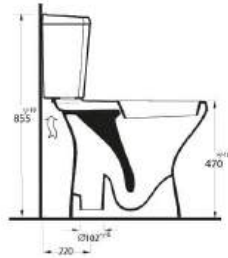

Aquasave Klozetler 6 Litre yerine 4 Litre su ile etkin temizlik sağlar.
Aquasave significantly reduces the water used in flushing from 6 to 4 liters.