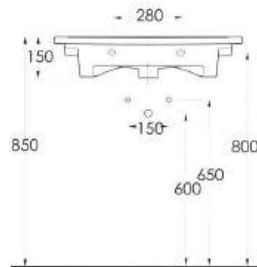

35731

Lagina
70 cm

İnce Bantlı Lavabo
Mobilya uyumludur.
Slim Band Washbasin
compatible with bathroom
furnitures.

35631

Lagina
60 cm

İnce Bantlı Lavabo
Mobilya uyumludur.
Slim Band Washbasin
compatible with bathroom
furnitures.