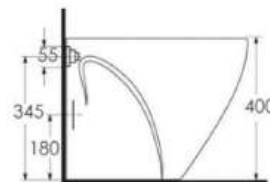

69611

Batarya Delikli Lavabo
Banyo Mobilyası
uyumludur.
Bowl Washbasin with
tap hole compatible with
bathroom furnitures.

69601

Batarya Deliksiz Lavabo
Banyo Mobilyası
uyumludur.
Bowl Washbasin without
tap hole compatible with
bathroom furnitures.

69213

Duvara Tam Dayalı
Tek Parça Klozet
Stand Alone
Back to Wall WC

69303

Asma Klozet
Gömme Rezervuar
uyumludur.
Wall-mounted WC
Compatible with
concealed cistern.