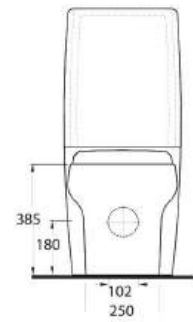

Aquasave Klozetler 6 Litre yerine 4 Litre su ile etkin temizlik sağlar.
Aquasave significantly reduces the water used in flushing from 6 to 4 liters.