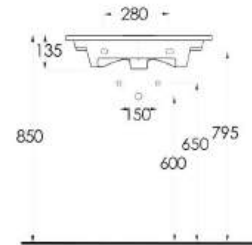

35711

Lagina
70 cm

İnce Bantlı Lavabo
Mobilya uyumludur.
Slim Band Washbasin
compatible with bathroom
furnitures.

35611

Lagina
60 cm

İnce Bantlı Lavabo
Mobilya uyumludur.
Slim Band Washbasin
compatible with bathroom
furnitures.