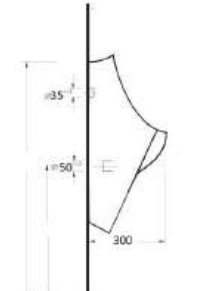

74108
Catamaran

Arkadan Su Girişli
Pisuar
Back Water
Inlet Urinal