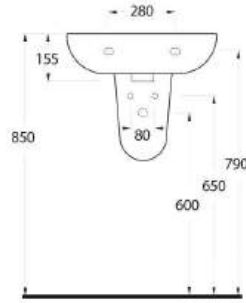

20501 Lissa

Oval lavabo 20202 yarım ayak ve 60402 tam ayak uyumludur. Oval washbasin compatible with 20202 half pedestal and 60402 full pedestal.