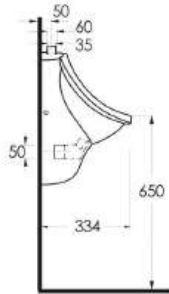

38508 Olympos

Pisuar Ara Bölme
Urinal with Seperator