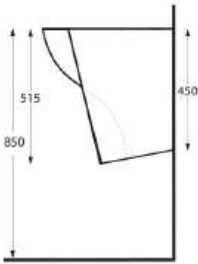

74551

Monoblok Asma
Lavabo
Monoblock Wall
Hung Washbasin

74561

Batarya Delikli
Tezgahüstü Lavabo
Bowl Washbasin
with tap hole
compatible
with bathroom
furnitures.

74303

Asma Klozet
Gömme Rezervuar
uyumludur.
Wall-mounted WC
compatible with
concealed cistern.

74213

Duvara Tam Dayalı
Tek Parça Klozet
Stand Alone Back
to Wall WC

74108

Arkadan Su
Girişli
Pisuvan
Back Water
Inlet Urinal