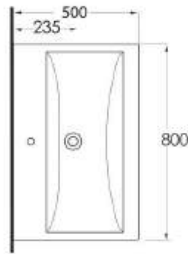

35711

Lagina
70 cm

İnce Bantlı Lavabo
Mobilya uyumludur.
Slim Band Washbasin
compatible with bathroom
furnitures.

35611

Lagina
60 cm

İnce Bantlı Lavabo
Mobilya uyumludur.
Slim Band Washbasin
compatible with bathroom
furnitures.