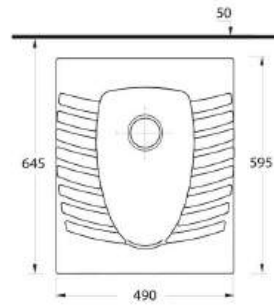

15107 Kapya

Hela Taşı
Arkadan Temiz Su
Girişli
Internal
flushing-back inlet