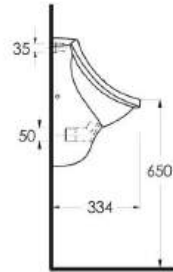

38508 Olympos

Pisuar Ara Bölme
Urinal with Seperator