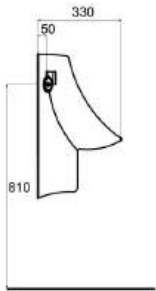

74108
Catamaran

Arkadan Su Girişli
Pisuar
Back Water
Inlet Urinal