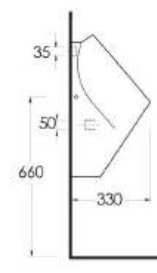

74108
Catamaran

Arkadan Su Girişli
Pisuar
Back Water
Inlet Urinal