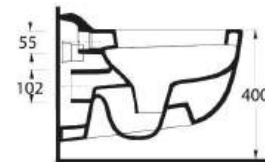

56303

Asma Klozet
Gömme Rezervuar
uyumludur.
Wall-mounted WC
Compatible with concealed
cistern.