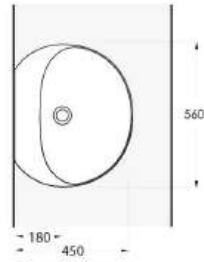

74551

Monoblok Asma
Lavabo
Monoblock Wall
Hung Washbasin

74561

Batarya Delikli
Tezgahüstü Lavabo
Bowl Washbasin
with tap hole
compatible
with bathroom
furnitures.

74303

Asma Klozet
Gömme Rezervuar
uyumludur.
Wall-mounted WC
compatible with
concealed cistern.

74213

Duvara Tam Dayalı
Tek Parça Klozet
Stand Alone Back
to Wall WC

74108

Arkadan Su
Girişli
Pisuvan
Back Water
Inlet Urinal