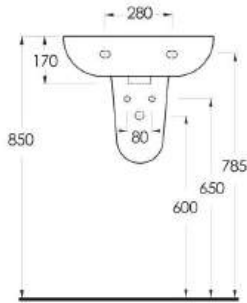

20501 Lissa

Oval lavabo 20202 yarım ayak ve 60402 tam ayak uyumludur. Oval washbasin compatible with 20202 half pedestal and 60402 full pedestal.