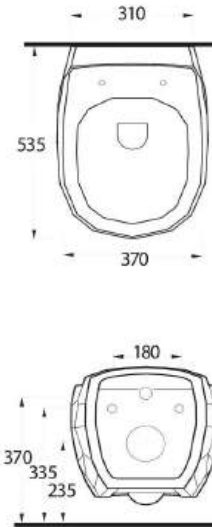

Aquasave Klozetler 6 Litre yerine 4 Litre su ile etkin temizlik sağlar.
Aquasave significantly reduces the water used in flushing from 6 to 4 liters.