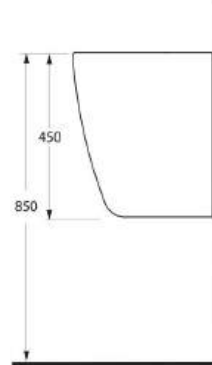

64501

Monoblok Asma Lavabo
Monoblock Wall-hung
Washbasin

64303

Asma Klozet
Gömme Rezervuar uyumludur.
Wall-mounted WC Compatible
with concealed cistern.